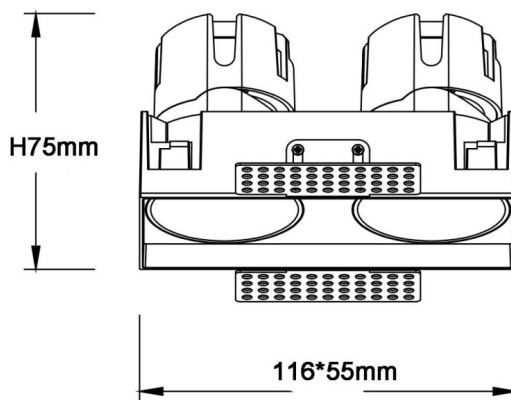

ZENITH IP65SX2 Trimless

Lavov downlight from the family ZENITH IP65SX2 Trimless with a power of 2X7W and a 12 degrees beam angle. CCT 3000K. White color. With a total lumen output of 2X560lm and a luminous efficacy of 80lm/W. Made in Die Cast Aluminum. IP65degree of protection. Class II isolation. ON/OFFdriver. UGR19. CRI90.

Item code	86.D287.0311.01
Product type	Indoor
Category	Downlights
Family	ZENITH
Subfamily	ZENITH IP65SX2 Trimless
Pictograms	

Dimensions

Product dimensions (mm) **116X55xH75mm**

Scheme

Product	
Real power (W)	2X7
Real luminous flux (Lm)	2X560
Luminous efficiency (Lm/W)	80
Beam angle (°)	12
Life time (h)	50000 h L80B10
IP	65
Electrical class insulation	Clas II
Colour	White
U. G. R	19
Control gear included	Yes
Control gear	ON/OFF
Flicker Free	Yes
Light source	LED
Type of LED	COB
Colour temperature (K)	3000
Colour consistency (SDCM)	SDCM3
CRI	90