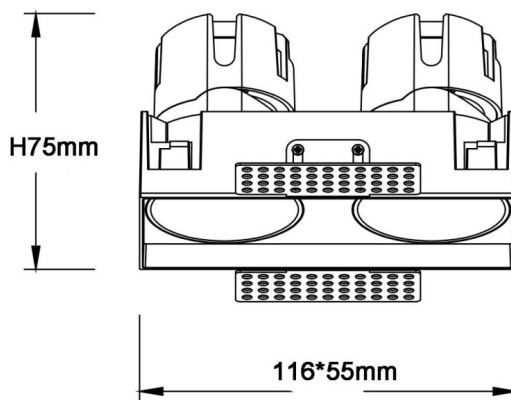

### ZENITH IP65SX2 Trimless

Lavov downlight from the family ZENITH IP65SX2 Trimless with a power of 2X7W and a 12 degrees beam angle. CCT 3000K. Black color. With a total lumen output of 2X560lm and a luminous efficacy of 80lm/W. Made in Die Cast Aluminum. IP65degree of protection. Class II isolation. ON/OFFdriver. UGR19. CRI90.

<b>Item code</b>	<b>86.D287.0311.02</b>
<b>Product type</b>	<b>Indoor</b>
<b>Category</b>	<b>Downlights</b>
<b>Family</b>	<b>ZENITH</b>
<b>Subfamily</b>	<b>ZENITH IP65SX2 Trimless</b>
<b>Pictograms</b>	

### Dimensions

**Product dimensions (mm)** **116X55xH75mm**

### Scheme

<b>Product</b>	
<b>Real power (W)</b>	<b>2X7</b>
<b>Real luminous flux (Lm)</b>	<b>2X560</b>
<b>Luminous efficiency (Lm/W)</b>	<b>80</b>
<b>Beam angle (°)</b>	<b>12</b>
<b>Life time (h)</b>	<b>50000 h L80B10</b>
<b>IP</b>	<b>65</b>
<b>Electrical class insulation</b>	<b>Clas II</b>
<b>Colour</b>	<b>Black</b>
<b>U. G. R</b>	<b>19</b>
<b>Control gear included</b>	<b>Yes</b>
<b>Control gear</b>	<b>ON/OFF</b>
<b>Flicker Free</b>	<b>Yes</b>
<b>Light source</b>	<b>LED</b>
<b>Type of LED</b>	<b>COB</b>
<b>Colour temperature (K)</b>	<b>3000</b>
<b>Colour consistency (SDCM)</b>	<b>SDCM3</b>
<b>CRI</b>	<b>90</b>