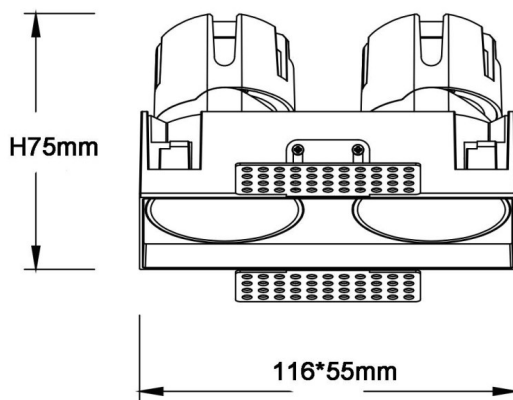

### ZENITH IP65SX2 Trimless

Lavov downlight from the family ZENITH IP65SX2 Trimless with a power of 2X7W and a 12 degrees beam angle. CCT 3000K. Black color. With a total lumen output of 2X560lm and a luminous efficacy of 80lm/W. Made in Die Cast Aluminum. IP65degree of protection. Class II isolation. DALI driver. UGR19. CRI90.

#### Dimensions

Product dimensions (mm) **116X55xH75mm**

#### Scheme

Item code	<b>86.D287.0313.02</b>
Product type	<b>Indoor</b>
Category	<b>Downlights</b>
Family	<b>ZENITH</b>
Subfamily	<b>ZENITH IP65SX2 Trimless</b>
Pictograms	

<b>Product</b>	
Real power (W)	<b>2X7</b>
Real luminous flux (Lm)	<b>2X560</b>
Luminous efficiency (Lm/W)	<b>80</b>
Beam angle (&ordm;)	<b>12</b>
Life time (h)	<b>50000 h L80B10</b>
IP	<b>65</b>
Electrical class insulation	<b>Clas II</b>
Colour	<b>Black</b>
U. G. R	<b>19</b>
Control gear included	<b>Yes</b>
Control gear	<b>DALI</b>
Flicker Free	<b>Yes</b>
Light source	<b>LED</b>
Type of LED	<b>COB</b>
Colour temperature (K)	<b>3000</b>
Colour consistency (SDCM)	<b>SDCM&lt;3</b>
CRI	<b>90</b>