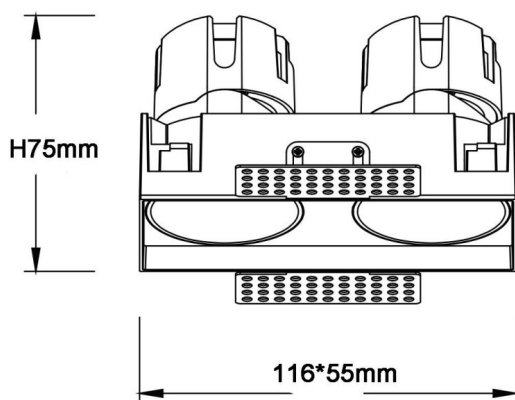

ZENITH IP65SX2 Smart Trimless

Lavov downlight from the family ZENITH IP65SX2 Smart Trimless with a power of 2X7W and a 12 degrees beam angle. CCT 3000K. White color. With a total lumen output of 2X560lm and a luminous efficacy of 80lm/W. Made in Die Cast Aluminum. IP65degree of protection. Class II isolation. DALI wireless Casamby driver. UGR19. CRI90.

Dimensions

Product dimensions (mm) 116X55xH75mm

Scheme

Item code	86.D287.0319.01
Product type	Indoor
Category	Downlights
Family	ZENITH
Subfamily	ZENITH IP65SX2 Smart Trimless
Pictograms	

Product	
Real power (W)	2X7
Real luminous flux (Lm)	2X560
Luminous efficiency (Lm/W)	80
Beam angle (º)	12
Life time (h)	50000 h L80B10
IP	65
Electrical class insulation	Clas II
Colour	White
U. G. R	19
Control gear included	Yes
Control gear	DALI wireless Casamby
Flicker Free	Yes
Light source	LED
Type of LED	COB
Colour temperature (K)	3000
Colour consistency (SDCM)	SDCM<3
CRI	90