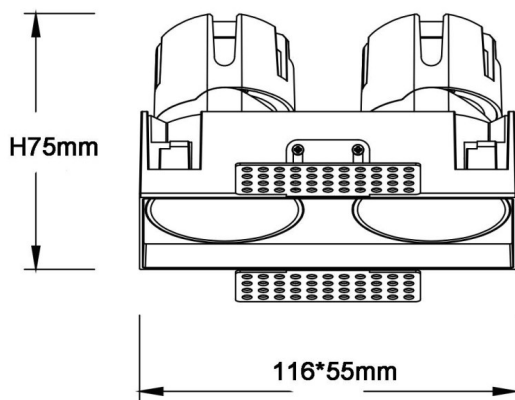

**ZENITH IP65SX2 Smart Trimless**

Lavov downlight from the family ZENITH IP65SX2 Smart Trimless with a power of 2X7W and a 12 degrees beam angle. CCT 3000K. White color. With a total lumen output of 2X560lm and a luminous efficacy of 80lm/W. Made in Die Cast Aluminum. IP65degree of protection. Class II isolation. DALI wireless Casamby driver. UGR19. CRI90.

<b>Dimensions</b>	
Product dimensions (mm)	116X55xH75mm

**Scheme**

Item code	86.D287.0319.01
Product type	Indoor
Category	Downlights
Family	ZENITH
Subfamily	ZENITH IP65SX2 Smart Trimless
Pictograms	

<b>Product</b>	
Real power (W)	2X7
Real luminous flux (Lm)	2X560
Luminous efficiency (Lm/W)	80
Beam angle (°)	12
Life time (h)	50000 h L80B10
IP	65
Electrical class insulation	Clas II
Colour	White
U. G. R	19
Control gear included	Yes
Control gear	DALI wireless Casamby
Flicker Free	Yes
Light source	LED
Type of LED	COB
Colour temperature (K)	3000
Colour consistency (SDCM)	SDCM3
CRI	90