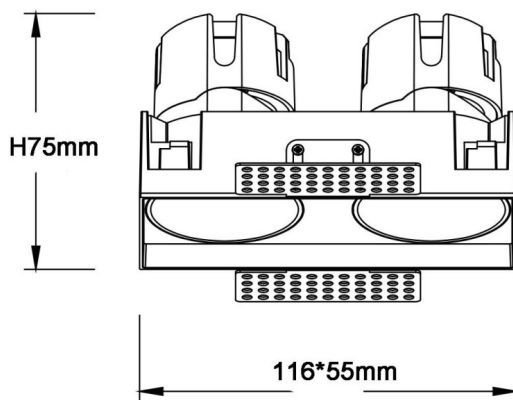

ZENITH IP65SX2 Smart Trimless

Lavov downlight from the family ZENITH IP65SX2 Smart Trimless with a power of 2X7W and a 12 degrees beam angle. CCT 3000K. Black color. With a total lumen output of 2X560lm and a luminous efficacy of 80lm/W. Made in Die Cast Aluminum. IP65 degree of protection. Class II isolation. DALI wireless Casamby driver. UGR19. CRI90.

Dimensions	
Product dimensions (mm)	116X55xH75mm

Scheme

Item code	86.D287.0319.02
Product type	Indoor
Category	Downlights
Family	ZENITH
Subfamily	ZENITH IP65SX2 Smart Trimless
Pictograms	

Product	
Real power (W)	2X7
Real luminous flux (Lm)	2X560
Luminous efficiency (Lm/W)	80
Beam angle (°)	12
Life time (h)	50000 h L80B10
IP	65
Electrical class insulation	Clas II
Colour	Black
U. G. R	19
Control gear included	Yes
Control gear	DALI wireless Casamby
Flicker Free	Yes
Light source	LED
Type of LED	COB
Colour temperature (K)	3000
Colour consistency (SDCM)	SDCM<3
CRI	90