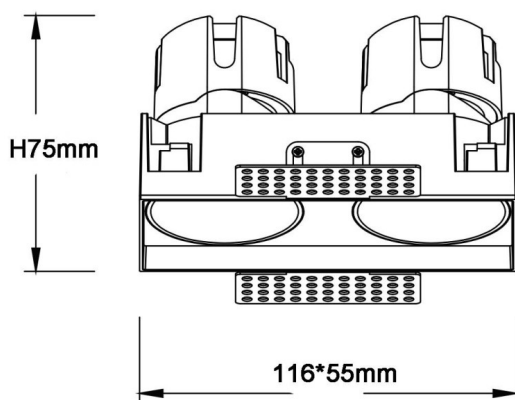

### ZENITH IP65SX2 Smart Trimless

Lavov downlight from the family ZENITH IP65SX2 Smart Trimless with a power of 2X7W and a 12 degrees beam angle. CCT 3000K. Black color. With a total lumen output of 2X560lm and a luminous efficacy of 80lm/W. Made in Die Cast Aluminum. IP65degree of protection. Class II isolation. DALI wireless Casamby driver. UGR19. CRI90.

Dimensions	
Product dimensions (mm)	116X55xH75mm

### Scheme

Item code	86.D287.0319.02
Product type	Indoor
Category	Downlights
Family	ZENITH
Subfamily	ZENITH IP65SX2 Smart Trimless
Pictograms	

Product	
Real power (W)	2X7
Real luminous flux (Lm)	2X560
Luminous efficiency (Lm/W)	80
Beam angle (°)	12
Life time (h)	50000 h L80B10
IP	65
Electrical class insulation	Clas II
Colour	Black
U. G. R	19
Control gear included	Yes
Control gear	DALI wireless Casamby
Flicker Free	Yes
Light source	LED
Type of LED	COB
Colour temperature (K)	3000
Colour consistency (SDCM)	SDCM3
CRI	90