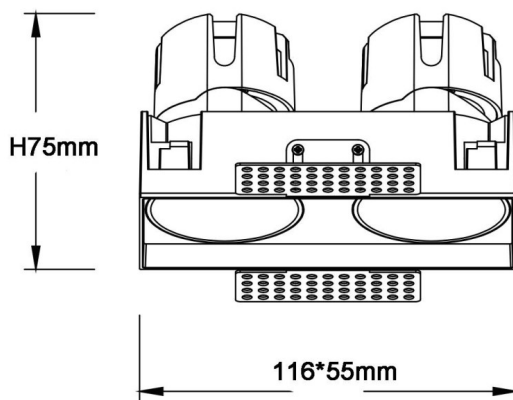

ZENITH IP65SX2 Trimless

Lavov downlight from the family ZENITH IP65SX2 Trimless with a power of 2X7W and a 24 degrees beam angle. CCT 3000K. Black color. With a total lumen output of 2X560lm and a luminous efficacy of 80lm/W. Made in Die Cast Aluminum. IP65degree of protection. Class II isolation. ON/OFFdriver. UGR19. CRI90.

Item code	86.D287.0321.02
Product type	Indoor
Category	Downlights
Family	ZENITH
Subfamily	ZENITH IP65SX2 Trimless
Pictograms	

Dimensions

Product dimensions (mm) **116X55xH75mm**

Scheme

Product	
Real power (W)	2X7
Real luminous flux (Lm)	2X560
Luminous efficiency (Lm/W)	80
Beam angle (°)	24
Life time (h)	50000 h L80B10
IP	65
Electrical class insulation	Clas II
Colour	Black
U. G. R	19
Control gear included	Yes
Control gear	ON/OFF
Flicker Free	Yes
Light source	LED
Type of LED	COB
Colour temperature (K)	3000
Colour consistency (SDCM)	SDCM3
CRI	90