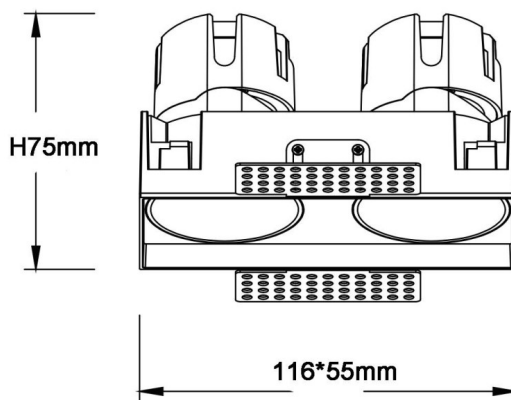

ZENITH IP65SX2 Trimless

Lavov downlight from the family ZENITH IP65SX2 Trimless with a power of 2X7W and a 24 degrees beam angle. CCT 3000K. Black color. With a total lumen output of 2X560lm and a luminous efficacy of 80lm/W. Made in Die Cast Aluminum. IP65degree of protection. Class II isolation. ON/OFFdriver. UGR19. CRI90.

Dimensions

Product dimensions (mm) **116X55xH75mm**

Scheme

Item code	86.D287.0321.02
Product type	Indoor
Category	Downlights
Family	ZENITH
Subfamily	ZENITH IP65SX2 Trimless
Pictograms	

Product	
Real power (W)	2X7
Real luminous flux (Lm)	2X560
Luminous efficiency (Lm/W)	80
Beam angle (º)	24
Life time (h)	50000 h L80B10
IP	65
Electrical class insulation	Clas II
Colour	Black
U. G. R	19
Control gear included	Yes
Control gear	ON/OFF
Flicker Free	Yes
Light source	LED
Type of LED	COB
Colour temperature (K)	3000
Colour consistency (SDCM)	SDCM<3
CRI	90