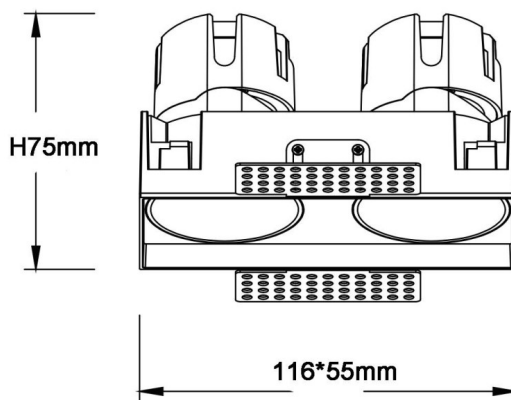

ZENITH IP65SX2 Trimless

Lavov downlight from the family ZENITH IP65SX2 Trimless with a power of 2X7W and a 24 degrees beam angle. CCT 3000K. White color. With a total lumen output of 2X560lm and a luminous efficacy of 80lm/W. Made in Die Cast Aluminum. IP65degree of protection. Class II isolation. DALI driver. UGR19. CRI90.

Dimensions

Product dimensions (mm) **116X55xH75mm**

Scheme

Item code	86.D287.0323.01
Product type	Indoor
Category	Downlights
Family	ZENITH
Subfamily	ZENITH IP65SX2 Trimless
Pictograms	

Product	
Real power (W)	2X7
Real luminous flux (Lm)	2X560
Luminous efficiency (Lm/W)	80
Beam angle (°)	24
Life time (h)	50000 h L80B10
IP	65
Electrical class insulation	Clas II
Colour	White
U. G. R	19
Control gear included	Yes
Control gear	DALI
Flicker Free	Yes
Light source	LED
Type of LED	COB
Colour temperature (K)	3000
Colour consistency (SDCM)	SDCM3
CRI	90