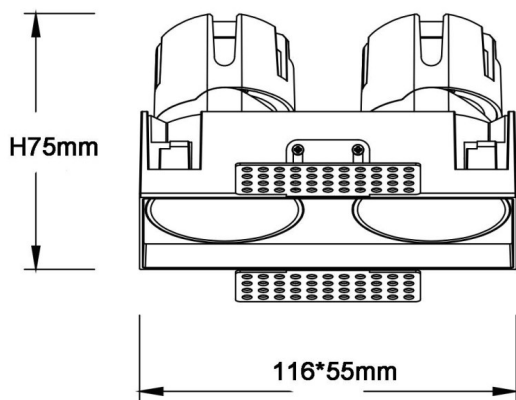

ZENITH IP65SX2 Trimless

Lavov downlight from the family ZENITH IP65SX2 Trimless with a power of 2X7W and a 24 degrees beam angle. CCT 3000K. White color. With a total lumen output of 2X560lm and a luminous efficacy of 80lm/W. Made in Die Cast Aluminum. IP65degree of protection. Class II isolation. DALI driver. UGR19. CRI90.

Dimensions	
Product dimensions (mm)	116X55xH75mm

Scheme

Item code	86.D287.0323.01
Product type	Indoor
Category	Downlights
Family	ZENITH
Subfamily	ZENITH IP65SX2 Trimless
Pictograms	

Product	
Real power (W)	2X7
Real luminous flux (Lm)	2X560
Luminous efficiency (Lm/W)	80
Beam angle (º)	24
Life time (h)	50000 h L80B10
IP	65
Electrical class insulation	Clas II
Colour	White
U. G. R	19
Control gear included	Yes
Control gear	DALI
Flicker Free	Yes
Light source	LED
Type of LED	COB
Colour temperature (K)	3000
Colour consistency (SDCM)	SDCM<3
CRI	90