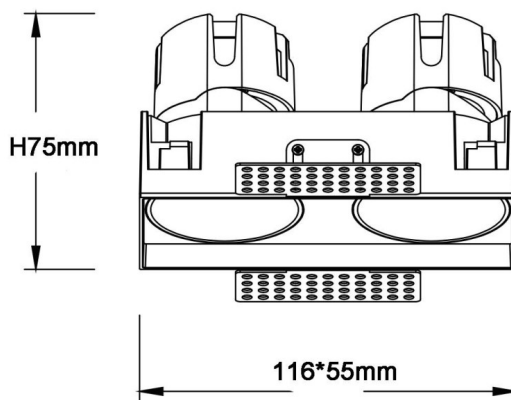

### ZENITH IP65SX2 Trimless

Lavov downlight from the family ZENITH IP65SX2 Trimless with a power of 2X7W and a 24 degrees beam angle. CCT 3000K. Black color. With a total lumen output of 2X560lm and a luminous efficacy of 80lm/W. Made in Die Cast Aluminum. IP65degree of protection. Class II isolation. DALI driver. UGR19. CRI90.

#### Dimensions

Product dimensions (mm) **116X55xH75mm**

#### Scheme

Item code	86.D287.0323.02
Product type	Indoor
Category	Downlights
Family	ZENITH
Subfamily	ZENITH IP65SX2 Trimless
Pictograms	

Product	
Real power (W)	2X7
Real luminous flux (Lm)	2X560
Luminous efficiency (Lm/W)	80
Beam angle (&ordm;)	24
Life time (h)	50000 h L80B10
IP	65
Electrical class insulation	Clas II
Colour	Black
U. G. R	19
Control gear included	Yes
Control gear	DALI
Flicker Free	Yes
Light source	LED
Type of LED	COB
Colour temperature (K)	3000
Colour consistency (SDCM)	SDCM<3
CRI	90