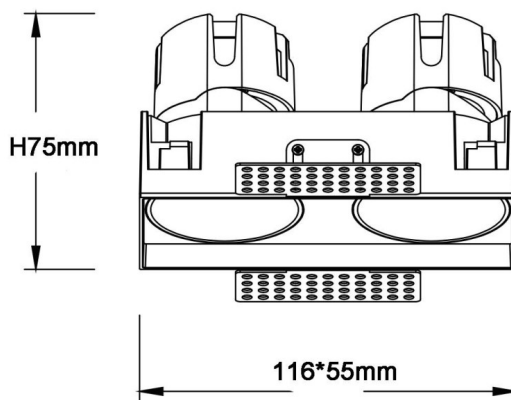

ZENITH IP65SX2 Smart Trimless

Lavov downlight from the family ZENITH IP65SX2 Smart Trimless with a power of 2X7W and a 24 degrees beam angle. CCT 3000K. White color. With a total lumen output of 2X560lm and a luminous efficacy of 80lm/W. Made in Die Cast Aluminum. IP65 degree of protection. Class II isolation. DALI wireless Casamby driver. UGR19. CRI90.

Dimensions

Product dimensions (mm) 116X55xH75mm

Scheme

Item code	86.D287.0329.01
Product type	Indoor
Category	Downlights
Family	ZENITH
Subfamily	ZENITH IP65SX2 Smart Trimless
Pictograms	

Product	
Real power (W)	2X7
Real luminous flux (Lm)	2X560
Luminous efficiency (Lm/W)	80
Beam angle (º)	24
Life time (h)	50000 h L80B10
IP	65
Electrical class insulation	Clas II
Colour	White
U. G. R	19
Control gear included	Yes
Control gear	DALI wireless Casamby
Flicker Free	Yes
Light source	LED
Type of LED	COB
Colour temperature (K)	3000
Colour consistency (SDCM)	SDCM<3
CRI	90