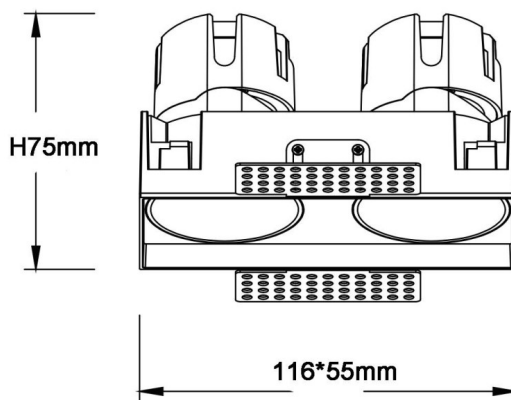

### ZENITH IP65SX2 Smart Trimless

Lavov downlight from the family ZENITH IP65SX2 Smart Trimless with a power of 2X7W and a 24 degrees beam angle. CCT 3000K. Black color. With a total lumen output of 2X560lm and a luminous efficacy of 80lm/W. Made in Die Cast Aluminum. IP65degree of protection. Class II isolation. DALI wireless Casamby driver. UGR19. CRI90.

#### Dimensions

Product dimensions (mm) 116X55xH75mm

#### Scheme

Item code	86.D287.0329.02
Product type	Indoor
Category	Downlights
Family	ZENITH
Subfamily	ZENITH IP65SX2 Smart Trimless
Pictograms	

Product	
Real power (W)	2X7
Real luminous flux (Lm)	2X560
Luminous efficiency (Lm/W)	80
Beam angle (&ordm;)	24
Life time (h)	50000 h L80B10
IP	65
Electrical class insulation	Clas II
Colour	Black
U. G. R	19
Control gear included	Yes
Control gear	DALI wireless Casamby
Flicker Free	Yes
Light source	LED
Type of LED	COB
Colour temperature (K)	3000
Colour consistency (SDCM)	SDCM<3
CRI	90