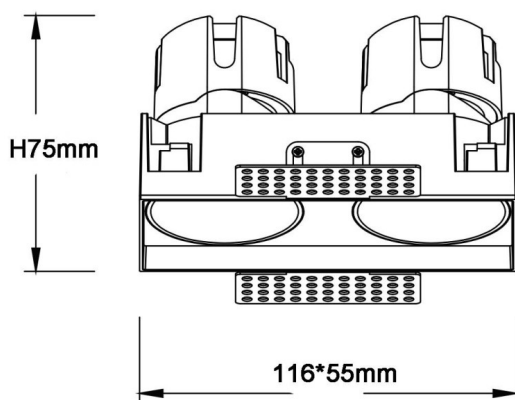

ZENITH IP65SX2 Smart Trimless

Lavov downlight from the family ZENITH IP65SX2 Smart Trimless with a power of 2X7W and a 24 degrees beam angle. CCT 3000K. Black color. With a total lumen output of 2X560lm and a luminous efficacy of 80lm/W. Made in Die Cast Aluminum. IP65degree of protection. Class II isolation. DALI wireless Casamby driver. UGR19. CRI90.

Dimensions	
Product dimensions (mm)	116X55xH75mm

Scheme

Item code	86.D287.0329.02
Product type	Indoor
Category	Downlights
Family	ZENITH
Subfamily	ZENITH IP65SX2 Smart Trimless
Pictograms	

Product	
Real power (W)	2X7
Real luminous flux (Lm)	2X560
Luminous efficiency (Lm/W)	80
Beam angle (°)	24
Life time (h)	50000 h L80B10
IP	65
Electrical class insulation	Clas II
Colour	Black
U. G. R	19
Control gear included	Yes
Control gear	DALI wireless Casamby
Flicker Free	Yes
Light source	LED
Type of LED	COB
Colour temperature (K)	3000
Colour consistency (SDCM)	SDCM3
CRI	90