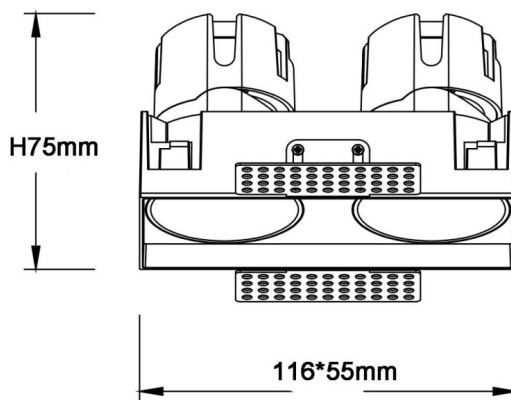

ZENITH IP65SX2 Trimless

Lavov downlight from the family ZENITH IP65SX2 Trimless with a power of 2X7W and a 36 degrees beam angle. CCT 3000K. Black color. With a total lumen output of 2X560lm and a luminous efficacy of 80lm/W. Made in Die Cast Aluminum. IP65degree of protection. Class II isolation. ON/OFFdriver. UGR19. CRI90.

Item code	86.D287.0331.02
Product type	Indoor
Category	Downlights
Family	ZENITH
Subfamily	ZENITH IP65SX2 Trimless
Pictograms	

Dimensions

Product dimensions (mm) **116X55xH75mm**

Scheme

Photometry

Product	
Real power (W)	2X7
Real luminous flux (Lm)	2X560
Luminous efficiency (Lm/W)	80
Beam angle (°)	36
Life time (h)	50000 h L80B10
IP	65
Electrical class insulation	Clas II
Colour	Black
U. G. R	19
Control gear included	Yes
Control gear	ON/OFF
Flicker Free	Yes
Light source	LED
Type of LED	COB
Colour temperature (K)	3000
Colour consistency (SDCM)	SDCM3
CRI	90