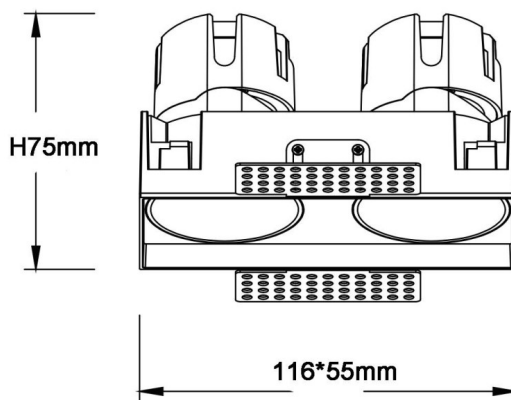

ZENITH IP65SX2 Trimless

Lavov downlight from the family ZENITH IP65SX2 Trimless with a power of 2X7W and a 36 degrees beam angle. CCT 3000K. Black color. With a total lumen output of 2X560lm and a luminous efficacy of 80lm/W. Made in Die Cast Aluminum. IP65degree of protection. Class II isolation. ON/OFFdriver. UGR19. CRI90.

Dimensions

Product dimensions (mm) **116X55xH75mm**

Scheme

Photometry

Item code	86.D287.0331.02
Product type	Indoor
Category	Downlights
Family	ZENITH
Subfamily	ZENITH IP65SX2 Trimless
Pictograms	

Product	
Real power (W)	2X7
Real luminous flux (Lm)	2X560
Luminous efficiency (Lm/W)	80
Beam angle (º)	36
Life time (h)	50000 h L80B10
IP	65
Electrical class insulation	Clas II
Colour	Black
U. G. R	19
Control gear included	Yes
Control gear	ON/OFF
Flicker Free	Yes
Light source	LED
Type of LED	COB
Colour temperature (K)	3000
Colour consistency (SDCM)	SDCM<3
CRI	90