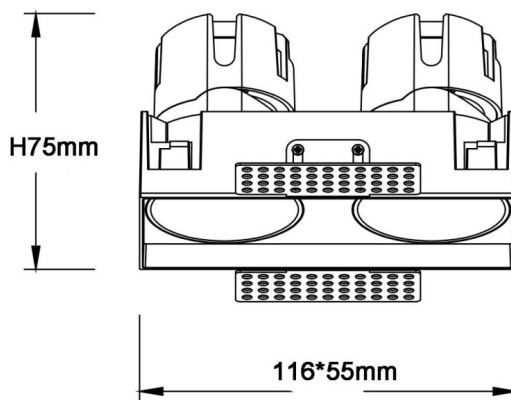

ZENITH IP65SX2 Trimless

Lavov downlight from the family ZENITH IP65SX2 Trimless with a power of 2X7W and a 36 degrees beam angle. CCT 3000K. White color. With a total lumen output of 2X560lm and a luminous efficacy of 80lm/W. Made in Die Cast Aluminum. IP65degree of protection. Class II isolation. DALI driver. UGR19. CRI90.

Item code	86.D287.0333.01
Product type	Indoor
Category	Downlights
Family	ZENITH
Subfamily	ZENITH IP65SX2 Trimless
Pictograms	

Dimensions

Product dimensions (mm) **116X55xH75mm**

Scheme

Photometry

Product	
Real power (W)	2X7
Real luminous flux (Lm)	2X560
Luminous efficiency (Lm/W)	80
Beam angle (°)	36
Life time (h)	50000 h L80B10
IP	65
Electrical class insulation	Clas II
Colour	White
U. G. R	19
Control gear included	Yes
Control gear	DALI
Flicker Free	Yes
Light source	LED
Type of LED	COB
Colour temperature (K)	3000
Colour consistency (SDCM)	SDCM3
CRI	90