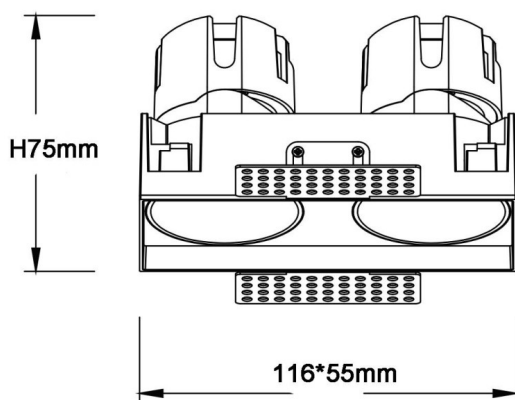

ZENITH IP65SX2 Smart Trimless

Lavov downlight from the family ZENITH IP65SX2 Smart Trimless with a power of 2X7W and a 36 degrees beam angle. CCT 3000K. White color. With a total lumen output of 2X560lm and a luminous efficacy of 80lm/W. Made in Die Cast Aluminum. IP65degree of protection. Class II isolation. DALI wireless Casamby driver. UGR19. CRI90.

Dimensions	
Product dimensions (mm)	116X55xH75mm

Scheme

Item code	86.D287.0339.01
Product type	Indoor
Category	Downlights
Family	ZENITH
Subfamily	ZENITH IP65SX2 Smart Trimless
Pictograms	

Product	
Real power (W)	2X7
Real luminous flux (Lm)	2X560
Luminous efficiency (Lm/W)	80
Beam angle (º)	36
Life time (h)	50000 h L80B10
IP	65
Electrical class insulation	Clas II
Colour	White
U. G. R	19
Control gear included	Yes
Control gear	DALI wireless Casamby
Flicker Free	Yes
Light source	LED
Type of LED	COB
Colour temperature (K)	3000
Colour consistency (SDCM)	SDCM<3
CRI	90