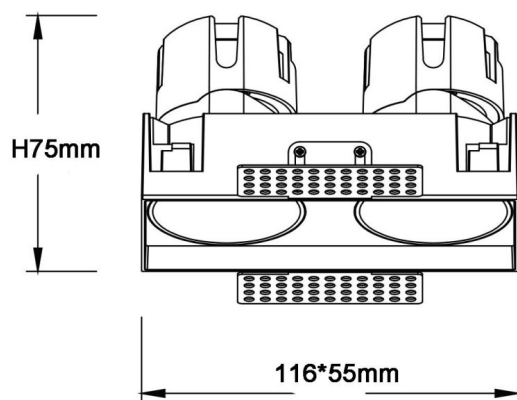

ZENITH IP65SX2 Smart Trimless

Lavov downlight from the family ZENITH IP65SX2 Smart Trimless with a power of 2X7W and a 36 degrees beam angle. CCT 3000K. Black color. With a total lumen output of 2X560lm and a luminous efficacy of 80lm/W. Made in Die Cast Aluminum. IP65 degree of protection. Class II isolation. DALI wireless Casamby driver. UGR19. CRI90.

Item code	86.D287.0339.02
Product type	Indoor
Category	Downlights
Family	ZENITH
Subfamily	ZENITH IP65SX2 Smart Trimless
Pictograms	

Dimensions

Product dimensions (mm) 116X55xH75mm

Scheme

Product	
Real power (W)	2X7
Real luminous flux (Lm)	2X560
Luminous efficiency (Lm/W)	80
Beam angle (º)	36
Life time (h)	50000 h L80B10
IP	65
Electrical class insulation	Clas II
Colour	Black
U. G. R	19
Control gear included	Yes
Control gear	DALI wireless Casamby
Flicker Free	Yes
Light source	LED
Type of LED	COB
Colour temperature (K)	3000
Colour consistency (SDCM)	SDCM<3
CRI	90