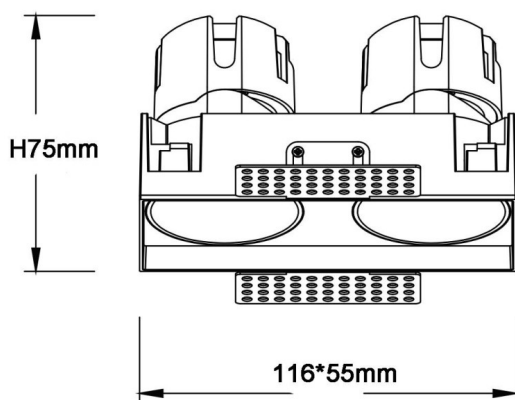

ZENITH IP65SX2 Smart Trimless

Lavov downlight from the family ZENITH IP65SX2 Smart Trimless with a power of 2X7W and a 36 degrees beam angle. CCT 3000K. Black color. With a total lumen output of 2X560lm and a luminous efficacy of 80lm/W. Made in Die Cast Aluminum. IP65 degree of protection. Class II isolation. DALI wireless Casamby driver. UGR19. CRI90.

Dimensions	
Product dimensions (mm)	116X55xH75mm

Scheme

Item code	86.D287.0339.02
Product type	Indoor
Category	Downlights
Family	ZENITH
Subfamily	ZENITH IP65SX2 Smart Trimless
Pictograms	

Product	
Real power (W)	2X7
Real luminous flux (Lm)	2X560
Luminous efficiency (Lm/W)	80
Beam angle (°)	36
Life time (h)	50000 h L80B10
IP	65
Electrical class insulation	Clas II
Colour	Black
U. G. R	19
Control gear included	Yes
Control gear	DALI wireless Casamby
Flicker Free	Yes
Light source	LED
Type of LED	COB
Colour temperature (K)	3000
Colour consistency (SDCM)	SDCM3
CRI	90