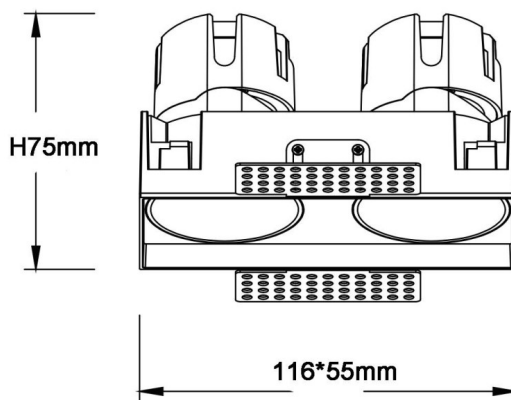

ZENITH IP65SX2 Trimless

Lavov downlight from the family ZENITH IP65SX2 Trimless with a power of 2X7W and a 60 degrees beam angle. CCT 3000K. Black color. With a total lumen output of 2X560lm and a luminous efficacy of 80lm/W. Made in Die Cast Aluminum. IP65degree of protection. Class II isolation. ON/OFFdriver. UGR19. CRI90.

Dimensions

Product dimensions (mm) **116X55xH75mm**

Scheme

Item code	86.D287.0341.02
Product type	Indoor
Category	Downlights
Family	ZENITH
Subfamily	ZENITH IP65SX2 Trimless
Pictograms	

Product	
Real power (W)	2X7
Real luminous flux (Lm)	2X560
Luminous efficiency (Lm/W)	80
Beam angle (°)	60
Life time (h)	50000 h L80B10
IP	65
Electrical class insulation	Clas II
Colour	Black
U. G. R	19
Control gear included	Yes
Control gear	ON/OFF
Flicker Free	Yes
Light source	LED
Type of LED	COB
Colour temperature (K)	3000
Colour consistency (SDCM)	SDCM3
CRI	90