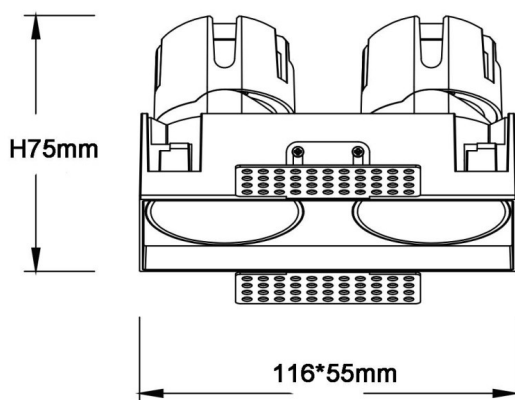

ZENITH IP65SX2 Trimless

Lavov downlight from the family ZENITH IP65SX2 Trimless with a power of 2X7W and a 60 degrees beam angle. CCT 3000K. Black color. With a total lumen output of 2X560lm and a luminous efficacy of 80lm/W. Made in Die Cast Aluminum. IP65 degree of protection. Class II isolation. ON/OFF driver. UGR19. CRI90.

Item code	86.D287.0341.02
Product type	Indoor
Category	Downlights
Family	ZENITH
Subfamily	ZENITH IP65SX2 Trimless
Pictograms	

Dimensions

Product dimensions (mm) **116X55xH75mm**

Scheme

Product	
Real power (W)	2X7
Real luminous flux (Lm)	2X560
Luminous efficiency (Lm/W)	80
Beam angle (&ordm;)	60
Life time (h)	50000 h L80B10
IP	65
Electrical class insulation	Clas II
Colour	Black
U. G. R	19
Control gear included	Yes
Control gear	ON/OFF
Flicker Free	Yes
Light source	LED
Type of LED	COB
Colour temperature (K)	3000
Colour consistency (SDCM)	SDCM<3
CRI	90