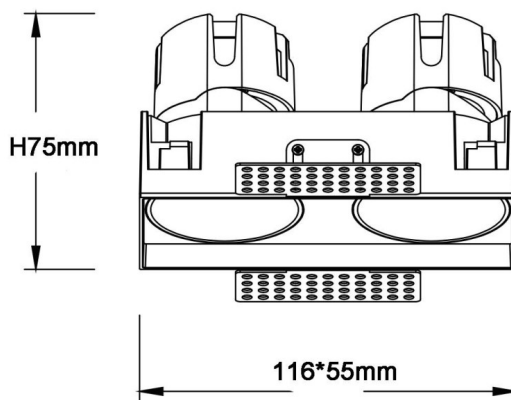

ZENITH IP65SX2 Trimless

Lavov downlight from the family ZENITH IP65SX2 Trimless with a power of 2X7W and a 60 degrees beam angle. CCT 3000K. White color. With a total lumen output of 2X560lm and a luminous efficacy of 80lm/W. Made in Die Cast Aluminum. IP65degree of protection. Class II isolation. DALI driver. UGR19. CRI90.

Dimensions

Product dimensions (mm) **116X55xH75mm**

Scheme

Item code	86.D287.0343.01
Product type	Indoor
Category	Downlights
Family	ZENITH
Subfamily	ZENITH IP65SX2 Trimless
Pictograms	

Product	
Real power (W)	2X7
Real luminous flux (Lm)	2X560
Luminous efficiency (Lm/W)	80
Beam angle (°)	60
Life time (h)	50000 h L80B10
IP	65
Electrical class insulation	Clas II
Colour	White
U. G. R	19
Control gear included	Yes
Control gear	DALI
Flicker Free	Yes
Light source	LED
Type of LED	COB
Colour temperature (K)	3000
Colour consistency (SDCM)	SDCM3
CRI	90