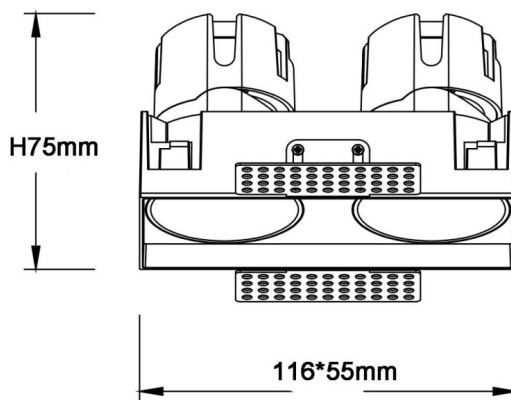

ZENITH IP65SX2 Trimless

Lavov downlight from the family ZENITH IP65SX2 Trimless with a power of 2X7W and a 60 degrees beam angle. CCT 3000K. Black color. With a total lumen output of 2X560lm and a luminous efficacy of 80lm/W. Made in Die Cast Aluminum. IP65 degree of protection. Class II isolation. DALI driver. UGR19. CRI90.

Item code	86.D287.0343.02
Product type	Indoor
Category	Downlights
Family	ZENITH
Subfamily	ZENITH IP65SX2 Trimless
Pictograms	

Dimensions

Product dimensions (mm) **116X55xH75mm**

Scheme

Product	
Real power (W)	2X7
Real luminous flux (Lm)	2X560
Luminous efficiency (Lm/W)	80
Beam angle (&ordm;)	60
Life time (h)	50000 h L80B10
IP	65
Electrical class insulation	Clas II
Colour	Black
U. G. R	19
Control gear included	Yes
Control gear	DALI
Flicker Free	Yes
Light source	LED
Type of LED	COB
Colour temperature (K)	3000
Colour consistency (SDCM)	SDCM<3
CRI	90