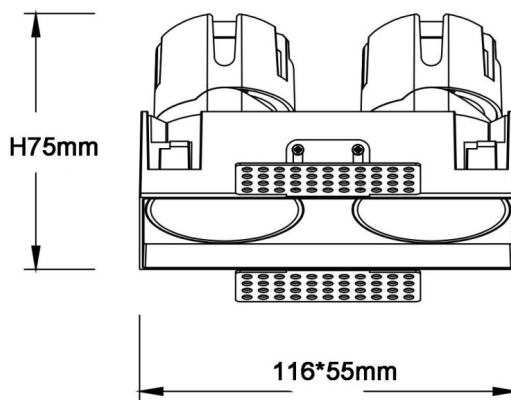

ZENITH IP65SX2 Trimless

Lavov downlight from the family ZENITH IP65SX2 Trimless with a power of 2X7W and a 60 degrees beam angle. CCT 3000K. Black color. With a total lumen output of 2X560lm and a luminous efficacy of 80lm/W. Made in Die Cast Aluminum. IP65degree of protection. Class II isolation. DALI driver. UGR19. CRI90.

Dimensions

Product dimensions (mm) **116X55xH75mm**

Scheme

Item code	86.D287.0343.02
Product type	Indoor
Category	Downlights
Family	ZENITH
Subfamily	ZENITH IP65SX2 Trimless
Pictograms	

Product	
Real power (W)	2X7
Real luminous flux (Lm)	2X560
Luminous efficiency (Lm/W)	80
Beam angle (°)	60
Life time (h)	50000 h L80B10
IP	65
Electrical class insulation	Clas II
Colour	Black
U. G. R	19
Control gear included	Yes
Control gear	DALI
Flicker Free	Yes
Light source	LED
Type of LED	COB
Colour temperature (K)	3000
Colour consistency (SDCM)	SDCM<3
CRI	90