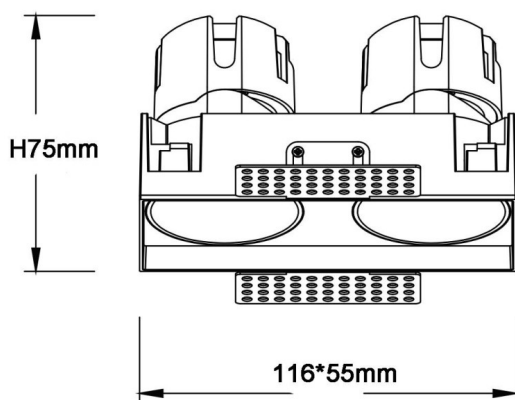

ZENITH IP65SX2 Smart Trimless

Lavov downlight from the family ZENITH IP65SX2 Smart Trimless with a power of 2X7W and a 60 degrees beam angle. CCT 3000K. White color. With a total lumen output of 2X560lm and a luminous efficacy of 80lm/W. Made in Die Cast Aluminum. IP65degree of protection. Class II isolation. DALI wireless Casamby driver. UGR19. CRI90.

Dimensions	
Product dimensions (mm)	116X55xH75mm

Scheme

Item code	86.D287.0349.01
Product type	Indoor
Category	Downlights
Family	ZENITH
Subfamily	ZENITH IP65SX2 Smart Trimless
Pictograms	

Product	
Real power (W)	2X7
Real luminous flux (Lm)	2X560
Luminous efficiency (Lm/W)	80
Beam angle (°)	60
Life time (h)	50000 h L80B10
IP	65
Electrical class insulation	Clas II
Colour	White
U. G. R	19
Control gear included	Yes
Control gear	DALI wireless Casamby
Flicker Free	Yes
Light source	LED
Type of LED	COB
Colour temperature (K)	3000
Colour consistency (SDCM)	SDCM3
CRI	90