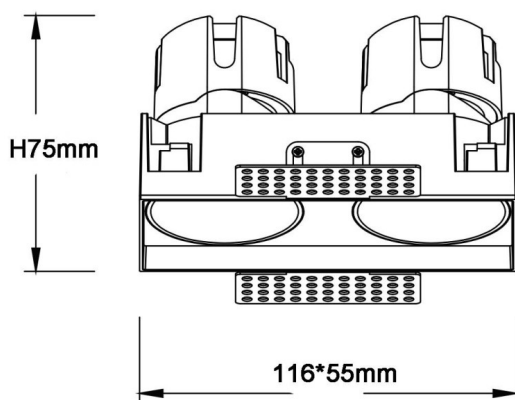

### ZENITH IP65SX2 Smart Trimless

Lavov downlight from the family ZENITH IP65SX2 Smart Trimless with a power of 2X7W and a 60 degrees beam angle. CCT 3000K. Black color. With a total lumen output of 2X560lm and a luminous efficacy of 80lm/W. Made in Die Cast Aluminum. IP65 degree of protection. Class II isolation. DALI wireless Casamby driver. UGR19. CRI90.

Dimensions	
Product dimensions (mm)	116X55xH75mm

### Scheme

Item code	86.D287.0349.02
Product type	Indoor
Category	Downlights
Family	ZENITH
Subfamily	ZENITH IP65SX2 Smart Trimless
Pictograms	

Product	
Real power (W)	2X7
Real luminous flux (Lm)	2X560
Luminous efficiency (Lm/W)	80
Beam angle (°)	60
Life time (h)	50000 h L80B10
IP	65
Electrical class insulation	Clas II
Colour	Black
U. G. R	19
Control gear included	Yes
Control gear	DALI wireless Casamby
Flicker Free	Yes
Light source	LED
Type of LED	COB
Colour temperature (K)	3000
Colour consistency (SDCM)	SDCM3
CRI	90