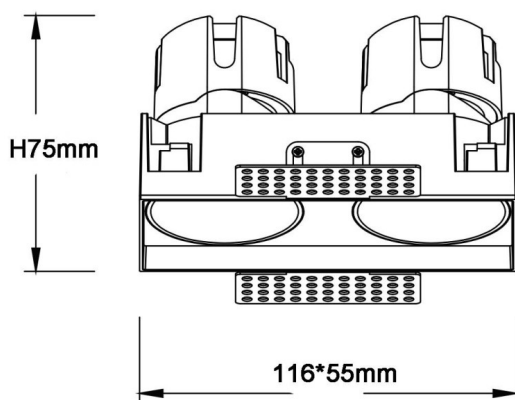

Scheme

Item code	86.D287.0349.02
Product type	Indoor
Category	Downlights
Family	ZENITH
Subfamily	ZENITH IP65SX2 Smart Trimless
Pictograms	

Product	
Real power (W)	2X7
Real luminous flux (Lm)	2X560
Luminous efficiency (Lm/W)	80
Beam angle (°)	60
Life time (h)	50000 h L80B10
IP	65
Electrical class insulation	Clas II
Colour	Black
U. G. R	19
Control gear included	Yes
Control gear	DALI wireless Casamby
Flicker Free	Yes
Light source	LED
Type of LED	COB
Colour temperature (K)	3000
Colour consistency (SDCM)	SDCM3
CRI	90