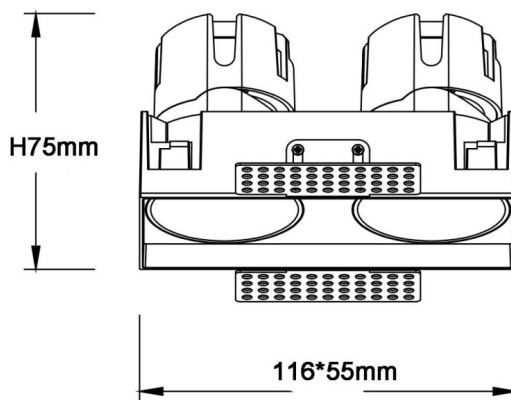

### ZENITH IP65SX2 Trimless

Lavov downlight from the family ZENITH IP65SX2 Trimless with a power of 2X7W and a 12 degrees beam angle. CCT 4000K. White color. With a total lumen output of 2X560lm and a luminous efficacy of 80lm/W. Made in Die Cast Aluminum. IP65degree of protection. Class II isolation. ON/OFFdriver. UGR19. CRI90.

<b>Item code</b>	<b>86.D287.0411.01</b>
<b>Product type</b>	<b>Indoor</b>
<b>Category</b>	<b>Downlights</b>
<b>Family</b>	<b>ZENITH</b>
<b>Subfamily</b>	<b>ZENITH IP65SX2 Trimless</b>
<b>Pictograms</b>	

### Dimensions

**Product dimensions (mm)** **116X55xH75mm**

### Scheme

<b>Product</b>	
<b>Real power (W)</b>	<b>2X7</b>
<b>Real luminous flux (Lm)</b>	<b>2X560</b>
<b>Luminous efficiency (Lm/W)</b>	<b>80</b>
<b>Beam angle (°)</b>	<b>12</b>
<b>Life time (h)</b>	<b>50000 h L80B10</b>
<b>IP</b>	<b>65</b>
<b>Electrical class insulation</b>	<b>Clas II</b>
<b>Colour</b>	<b>White</b>
<b>U. G. R</b>	<b>19</b>
<b>Control gear included</b>	<b>Yes</b>
<b>Control gear</b>	<b>ON/OFF</b>
<b>Flicker Free</b>	<b>Yes</b>
<b>Light source</b>	<b>LED</b>
<b>Type of LED</b>	<b>COB</b>
<b>Colour temperature (K)</b>	<b>4000</b>
<b>Colour consistency (SDCM)</b>	<b>SDCM3</b>
<b>CRI</b>	<b>90</b>