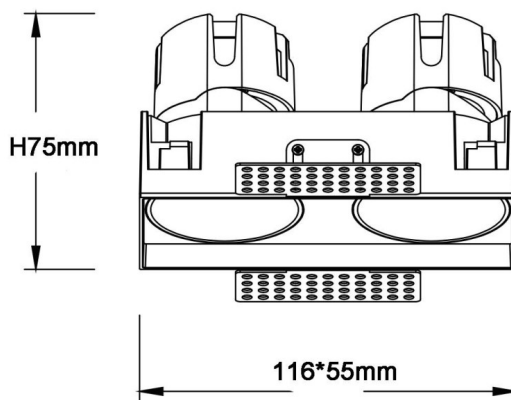

ZENITH IP65SX2 Trimless

Lavov downlight from the family ZENITH IP65SX2 Trimless with a power of 2X7W and a 12 degrees beam angle. CCT 4000K. Black color. With a total lumen output of 2X560lm and a luminous efficacy of 80lm/W. Made in Die Cast Aluminum. IP65degree of protection. Class II isolation. ON/OFFdriver. UGR19. CRI90.

Dimensions

Product dimensions (mm) **116X55xH75mm**

Scheme

Item code	86.D287.0411.02
Product type	Indoor
Category	Downlights
Family	ZENITH
Subfamily	ZENITH IP65SX2 Trimless
Pictograms	

Product	
Real power (W)	2X7
Real luminous flux (Lm)	2X560
Luminous efficiency (Lm/W)	80
Beam angle (°)	12
Life time (h)	50000 h L80B10
IP	65
Electrical class insulation	Clas II
Colour	Black
U. G. R	19
Control gear included	Yes
Control gear	ON/OFF
Flicker Free	Yes
Light source	LED
Type of LED	COB
Colour temperature (K)	4000
Colour consistency (SDCM)	SDCM3
CRI	90