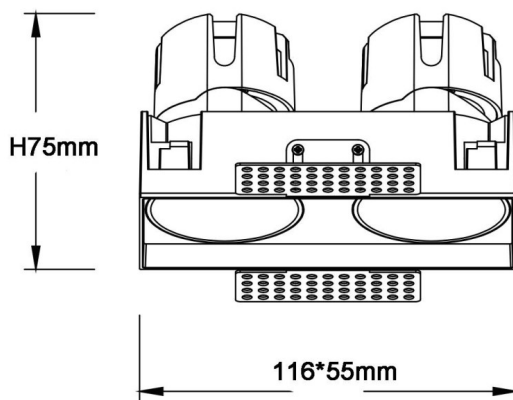

ZENITH IP65SX2 Trimless

Lavov downlight from the family ZENITH IP65SX2 Trimless with a power of 2X7W and a 12 degrees beam angle. CCT 4000K. White color. With a total lumen output of 2X560lm and a luminous efficacy of 80lm/W. Made in Die Cast Aluminum. IP65degree of protection. Class II isolation. DALI driver. UGR19. CRI90.

Item code	86.D287.0413.01
Product type	Indoor
Category	Downlights
Family	ZENITH
Subfamily	ZENITH IP65SX2 Trimless
Pictograms	

Dimensions

Product dimensions (mm) **116X55xH75mm**

Scheme

Product	
Real power (W)	2X7
Real luminous flux (Lm)	2X560
Luminous efficiency (Lm/W)	80
Beam angle (°)	12
Life time (h)	50000 h L80B10
IP	65
Electrical class insulation	Clas II
Colour	White
U. G. R	19
Control gear included	Yes
Control gear	DALI
Flicker Free	Yes
Light source	LED
Type of LED	COB
Colour temperature (K)	4000
Colour consistency (SDCM)	SDCM3
CRI	90