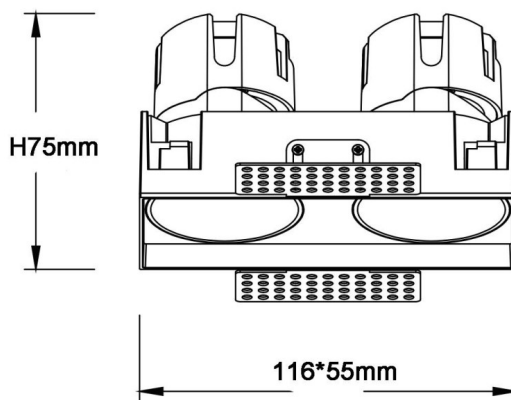

ZENITH IP65SX2 Smart Trimless

Lavov downlight from the family ZENITH IP65SX2 Smart Trimless with a power of 2X7W and a 12 degrees beam angle. CCT 4000K. White color. With a total lumen output of 2X560lm and a luminous efficacy of 80lm/W. Made in Die Cast Aluminum. IP65degree of protection. Class II isolation. DALI wireless Casamby driver. UGR19. CRI90.

Dimensions

Product dimensions (mm) 116X55xH75mm

Scheme

Item code	86.D287.0419.01
Product type	Indoor
Category	Downlights
Family	ZENITH
Subfamily	ZENITH IP65SX2 Smart Trimless
Pictograms	

Product	
Real power (W)	2X7
Real luminous flux (Lm)	2X560
Luminous efficiency (Lm/W)	80
Beam angle (º)	12
Life time (h)	50000 h L80B10
IP	65
Electrical class insulation	Clas II
Colour	White
U. G. R	19
Control gear included	Yes
Control gear	DALI wireless Casamby
Flicker Free	Yes
Light source	LED
Type of LED	COB
Colour temperature (K)	4000
Colour consistency (SDCM)	SDCM<3
CRI	90