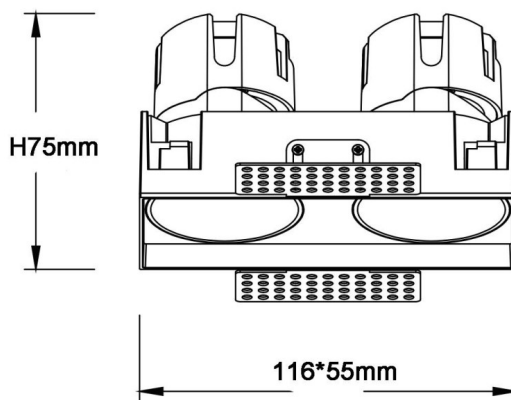

ZENITH IP65SX2 Smart Trimless

Lavov downlight from the family ZENITH IP65SX2 Smart Trimless with a power of 2X7W and a 12 degrees beam angle. CCT 4000K. White color. With a total lumen output of 2X560lm and a luminous efficacy of 80lm/W. Made in Die Cast Aluminum. IP65degree of protection. Class II isolation. DALI wireless Casamby driver. UGR19. CRI90.

Dimensions

Product dimensions (mm) 116X55xH75mm

Scheme

Item code	86.D287.0419.01
Product type	Indoor
Category	Downlights
Family	ZENITH
Subfamily	ZENITH IP65SX2 Smart Trimless
Pictograms	

Product	
Real power (W)	2X7
Real luminous flux (Lm)	2X560
Luminous efficiency (Lm/W)	80
Beam angle (°)	12
Life time (h)	50000 h L80B10
IP	65
Electrical class insulation	Clas II
Colour	White
U. G. R	19
Control gear included	Yes
Control gear	DALI wireless Casamby
Flicker Free	Yes
Light source	LED
Type of LED	COB
Colour temperature (K)	4000
Colour consistency (SDCM)	SDCM3
CRI	90