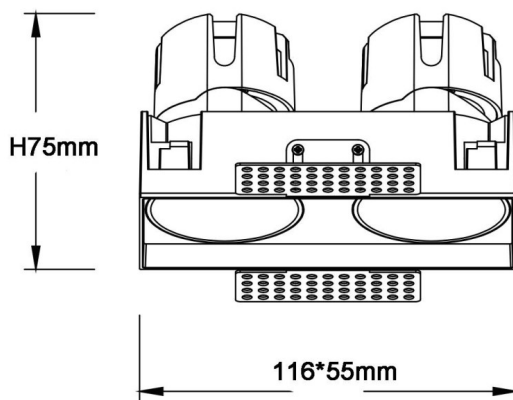

ZENITH IP65SX2 Trimless

Lavov downlight from the family ZENITH IP65SX2 Trimless with a power of 2X7W and a 24 degrees beam angle. CCT 4000K. White color. With a total lumen output of 2X560lm and a luminous efficacy of 80lm/W. Made in Die Cast Aluminum. IP65degree of protection. Class II isolation. ON/OFFdriver. UGR19. CRI90.

Item code	86.D287.0421.01
Product type	Indoor
Category	Downlights
Family	ZENITH
Subfamily	ZENITH IP65SX2 Trimless
Pictograms	

Dimensions

Product dimensions (mm) **116X55xH75mm**

Scheme

Product	
Real power (W)	2X7
Real luminous flux (Lm)	2X560
Luminous efficiency (Lm/W)	80
Beam angle (°)	24
Life time (h)	50000 h L80B10
IP	65
Electrical class insulation	Clas II
Colour	White
U. G. R	19
Control gear included	Yes
Control gear	ON/OFF
Flicker Free	Yes
Light source	LED
Type of LED	COB
Colour temperature (K)	4000
Colour consistency (SDCM)	SDCM3
CRI	90