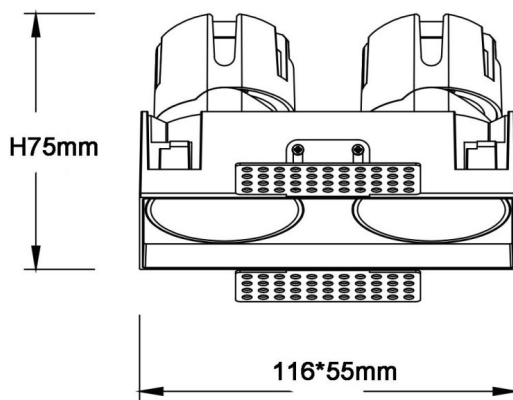

ZENITH IP65SX2 Trimless

Lavov downlight from the family ZENITH IP65SX2 Trimless with a power of 2X7W and a 24 degrees beam angle. CCT 4000K. Black color. With a total lumen output of 2X560lm and a luminous efficacy of 80lm/W. Made in Die Cast Aluminum. IP65degree of protection. Class II isolation. ON/OFFdriver. UGR19. CRI90.

Dimensions

Product dimensions (mm) **116X55xH75mm**

Scheme

Item code	86.D287.0421.02
Product type	Indoor
Category	Downlights
Family	ZENITH
Subfamily	ZENITH IP65SX2 Trimless
Pictograms	

Product	
Real power (W)	2X7
Real luminous flux (Lm)	2X560
Luminous efficiency (Lm/W)	80
Beam angle (°)	24
Life time (h)	50000 h L80B10
IP	65
Electrical class insulation	Clas II
Colour	Black
U. G. R	19
Control gear included	Yes
Control gear	ON/OFF
Flicker Free	Yes
Light source	LED
Type of LED	COB
Colour temperature (K)	4000
Colour consistency (SDCM)	SDCM<3
CRI	90