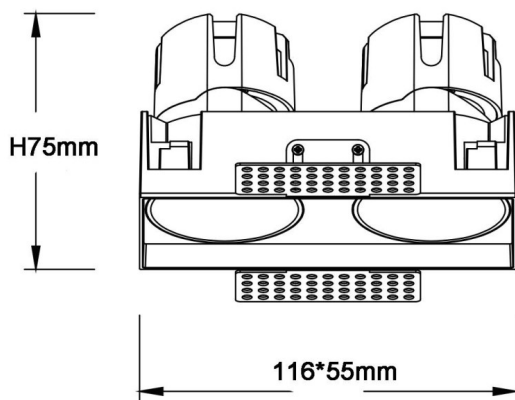

ZENITH IP65SX2 Trimless

Lavov downlight from the family ZENITH IP65SX2 Trimless with a power of 2X7W and a 24 degrees beam angle. CCT 4000K. Black color. With a total lumen output of 2X560lm and a luminous efficacy of 80lm/W. Made in Die Cast Aluminum. IP65degree of protection. Class II isolation. ON/OFFdriver. UGR19. CRI90.

Item code	86.D287.0421.02
Product type	Indoor
Category	Downlights
Family	ZENITH
Subfamily	ZENITH IP65SX2 Trimless
Pictograms	

Dimensions

Product dimensions (mm) **116X55xH75mm**

Scheme

Product	
Real power (W)	2X7
Real luminous flux (Lm)	2X560
Luminous efficiency (Lm/W)	80
Beam angle (&ordm;)	24
Life time (h)	50000 h L80B10
IP	65
Electrical class insulation	Clas II
Colour	Black
U. G. R	19
Control gear included	Yes
Control gear	ON/OFF
Flicker Free	Yes
Light source	LED
Type of LED	COB
Colour temperature (K)	4000
Colour consistency (SDCM)	SDCM<3
CRI	90