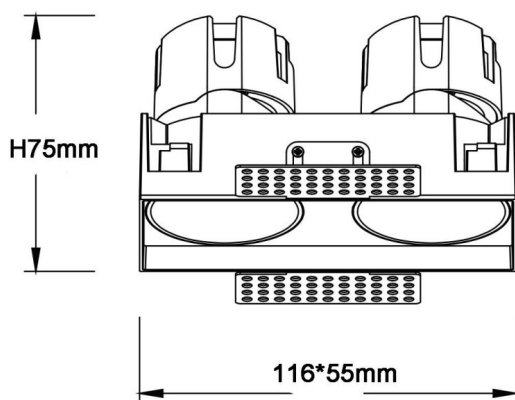

### ZENITH IP65SX2 Trimless

Lavov downlight from the family ZENITH IP65SX2 Trimless with a power of 2X7W and a 24 degrees beam angle. CCT 4000K. White color. With a total lumen output of 2X560lm and a luminous efficacy of 80lm/W. Made in Die Cast Aluminum. IP65degree of protection. Class II isolation. DALI driver. UGR19. CRI90.

#### Dimensions

Product dimensions (mm) **116X55xH75mm**

#### Scheme

Item code	<b>86.D287.0423.01</b>
Product type	<b>Indoor</b>
Category	<b>Downlights</b>
Family	<b>ZENITH</b>
Subfamily	<b>ZENITH IP65SX2 Trimless</b>
Pictograms	

<b>Product</b>	
Real power (W)	<b>2X7</b>
Real luminous flux (Lm)	<b>2X560</b>
Luminous efficiency (Lm/W)	<b>80</b>
Beam angle (°)	<b>24</b>
Life time (h)	<b>50000 h L80B10</b>
IP	<b>65</b>
Electrical class insulation	<b>Clas II</b>
Colour	<b>White</b>
U. G. R	<b>19</b>
Control gear included	<b>Yes</b>
Control gear	<b>DALI</b>
Flicker Free	<b>Yes</b>
Light source	<b>LED</b>
Type of LED	<b>COB</b>
Colour temperature (K)	<b>4000</b>
Colour consistency (SDCM)	<b>SDCM3</b>
CRI	<b>90</b>