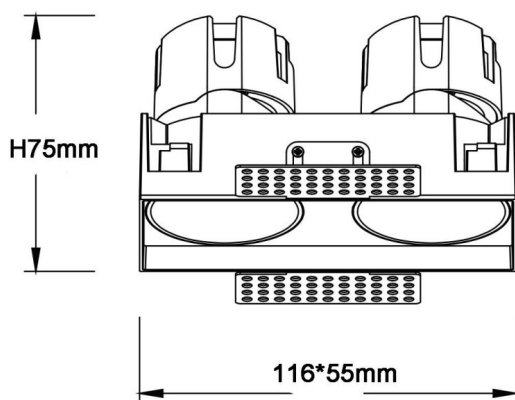

ZENITH IP65SX2 Trimless

Lavov downlight from the family ZENITH IP65SX2 Trimless with a power of 2X7W and a 24 degrees beam angle. CCT 4000K. Black color. With a total lumen output of 2X560lm and a luminous efficacy of 80lm/W. Made in Die Cast Aluminum. IP65degree of protection. Class II isolation. DALI driver. UGR19. CRI90.

Dimensions

Product dimensions (mm) **116X55xH75mm**

Scheme

Item code	86.D287.0423.02
Product type	Indoor
Category	Downlights
Family	ZENITH
Subfamily	ZENITH IP65SX2 Trimless
Pictograms	

Product	
Real power (W)	2X7
Real luminous flux (Lm)	2X560
Luminous efficiency (Lm/W)	80
Beam angle (°)	24
Life time (h)	50000 h L80B10
IP	65
Electrical class insulation	Clas II
Colour	Black
U. G. R	19
Control gear included	Yes
Control gear	DALI
Flicker Free	Yes
Light source	LED
Type of LED	COB
Colour temperature (K)	4000
Colour consistency (SDCM)	SDCM3
CRI	90