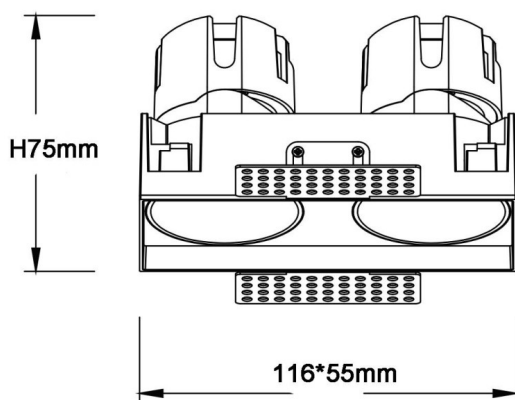

ZENITH IP65SX2 Smart Trimless

Lavov downlight from the family ZENITH IP65SX2 Smart Trimless with a power of 2X7W and a 24 degrees beam angle. CCT 4000K. Black color. With a total lumen output of 2X560lm and a luminous efficacy of 80lm/W. Made in Die Cast Aluminum. IP65degree of protection. Class II isolation. DALI wireless Casamby driver. UGR19. CRI90.

| Dimensions | |
|-------------------------|--------------|
| Product dimensions (mm) | 116X55xH75mm |

Scheme

| | |
|--------------|-------------------------------|
| Item code | 86.D287.0429.02 |
| Product type | Indoor |
| Category | Downlights |
| Family | ZENITH |
| Subfamily | ZENITH IP65SX2 Smart Trimless |
| Pictograms | |

| | |
|-----------------------------|-----------------------|
| Product | |
| Real power (W) | 2X7 |
| Real luminous flux (Lm) | 2X560 |
| Luminous efficiency (Lm/W) | 80 |
| Beam angle (º) | 24 |
| Life time (h) | 50000 h L80B10 |
| IP | 65 |
| Electrical class insulation | Clas II |
| Colour | Black |
| U. G. R | 19 |
| Control gear included | Yes |
| Control gear | DALI wireless Casamby |
| Flicker Free | Yes |
| Light source | LED |
| Type of LED | COB |
| Colour temperature (K) | 4000 |
| Colour consistency (SDCM) | SDCM<3 |
| CRI | 90 |