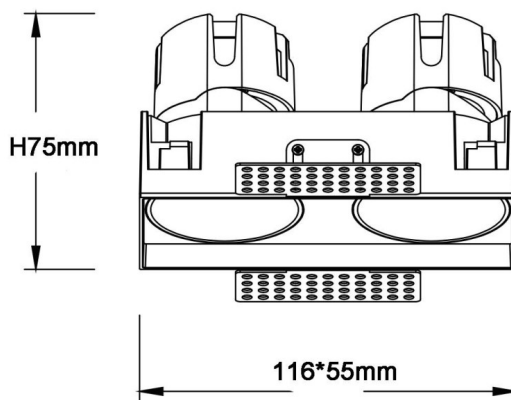

ZENITH IP65SX2 Trimless

Lavov downlight from the family ZENITH IP65SX2 Trimless with a power of 2X7W and a 36 degrees beam angle. CCT 4000K. White color. With a total lumen output of 2X560lm and a luminous efficacy of 80lm/W. Made in Die Cast Aluminum. IP65degree of protection. Class II isolation. ON/OFFdriver. UGR19. CRI90.

Dimensions

Product dimensions (mm) **116X55xH75mm**

Scheme

Photometry

Item code	86.D287.0431.01
Product type	Indoor
Category	Downlights
Family	ZENITH
Subfamily	ZENITH IP65SX2 Trimless
Pictograms	

Product	
Real power (W)	2X7
Real luminous flux (Lm)	2X560
Luminous efficiency (Lm/W)	80
Beam angle (º)	36
Life time (h)	50000 h L80B10
IP	65
Electrical class insulation	Clas II
Colour	White
U. G. R	19
Control gear included	Yes
Control gear	ON/OFF
Flicker Free	Yes
Light source	LED
Type of LED	COB
Colour temperature (K)	4000
Colour consistency (SDCM)	SDCM<3
CRI	90