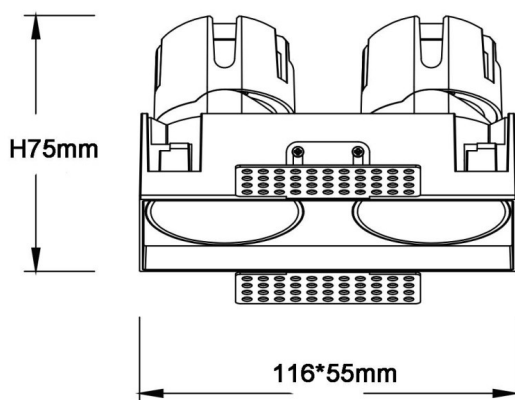

ZENITH IP65SX2 Trimless

Lavov downlight from the family ZENITH IP65SX2 Trimless with a power of 2X7W and a 36 degrees beam angle. CCT 4000K. White color. With a total lumen output of 2X560lm and a luminous efficacy of 80lm/W. Made in Die Cast Aluminum. IP65 degree of protection. Class II isolation. ON/OFF driver. UGR19. CRI90.

Item code	86.D287.0431.01
Product type	Indoor
Category	Downlights
Family	ZENITH
Subfamily	ZENITH IP65SX2 Trimless
Pictograms	

Dimensions

Product dimensions (mm) 116X55xH75mm

Scheme

Photometry

Product	
Real power (W)	2X7
Real luminous flux (Lm)	2X560
Luminous efficiency (Lm/W)	80
Beam angle (°)	36
Life time (h)	50000 h L80B10
IP	65
Electrical class insulation	Clas II
Colour	White
U. G. R	19
Control gear included	Yes
Control gear	ON/OFF
Flicker Free	Yes
Light source	LED
Type of LED	COB
Colour temperature (K)	4000
Colour consistency (SDCM)	SDCM3
CRI	90