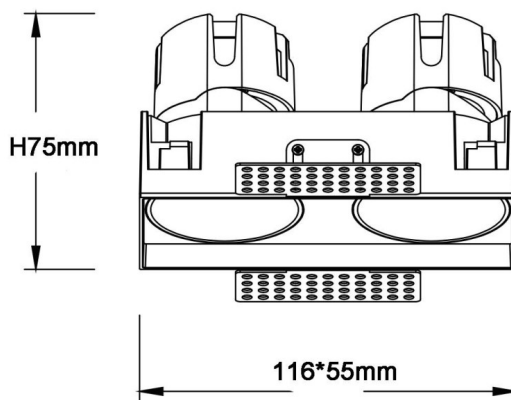

ZENITH IP65SX2 Trimless

Lavov downlight from the family ZENITH IP65SX2 Trimless with a power of 2X7W and a 36 degrees beam angle. CCT 4000K. Black color. With a total lumen output of 2X560lm and a luminous efficacy of 80lm/W. Made in Die Cast Aluminum. IP65degree of protection. Class II isolation. ON/OFFdriver. UGR19. CRI90.

Dimensions

Product dimensions (mm) **116X55xH75mm**

Scheme

Photometry

Item code	86.D287.0431.02
Product type	Indoor
Category	Downlights
Family	ZENITH
Subfamily	ZENITH IP65SX2 Trimless
Pictograms	

Product	
Real power (W)	2X7
Real luminous flux (Lm)	2X560
Luminous efficiency (Lm/W)	80
Beam angle (°)	36
Life time (h)	50000 h L80B10
IP	65
Electrical class insulation	Clas II
Colour	Black
U. G. R	19
Control gear included	Yes
Control gear	ON/OFF
Flicker Free	Yes
Light source	LED
Type of LED	COB
Colour temperature (K)	4000
Colour consistency (SDCM)	SDCM3
CRI	90