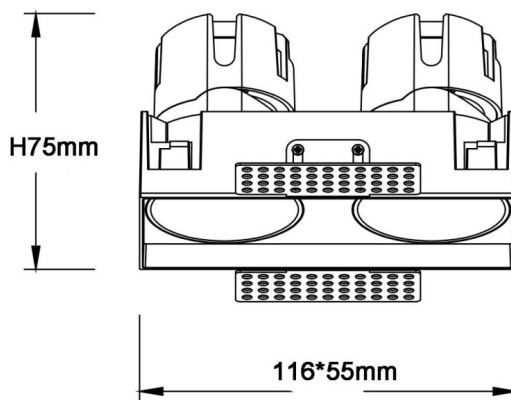

### ZENITH IP65SX2 Trimless

Lavov downlight from the family ZENITH IP65SX2 Trimless with a power of 2X7W and a 36 degrees beam angle. CCT 4000K. White color. With a total lumen output of 2X560lm and a luminous efficacy of 80lm/W. Made in Die Cast Aluminum. IP65degree of protection. Class II isolation. DALI driver. UGR19. CRI90.

<b>Item code</b>	<b>86.D287.0433.01</b>
<b>Product type</b>	<b>Indoor</b>
<b>Category</b>	<b>Downlights</b>
<b>Family</b>	<b>ZENITH</b>
<b>Subfamily</b>	<b>ZENITH IP65SX2 Trimless</b>
<b>Pictograms</b>	

### Dimensions

**Product dimensions (mm)** **116X55xH75mm**

### Photometry

<b>Product</b>	
<b>Real power (W)</b>	<b>2X7</b>
<b>Real luminous flux (Lm)</b>	<b>2X560</b>
<b>Luminous efficiency (Lm/W)</b>	<b>80</b>
<b>Beam angle (°)</b>	<b>36</b>
<b>Life time (h)</b>	<b>50000 h L80B10</b>
<b>IP</b>	<b>65</b>
<b>Electrical class insulation</b>	<b>Clas II</b>
<b>Colour</b>	<b>White</b>
<b>U. G. R</b>	<b>19</b>
<b>Control gear included</b>	<b>Yes</b>
<b>Control gear</b>	<b>DALI</b>
<b>Flicker Free</b>	<b>Yes</b>
<b>Light source</b>	<b>LED</b>
<b>Type of LED</b>	<b>COB</b>
<b>Colour temperature (K)</b>	<b>4000</b>
<b>Colour consistency (SDCM)</b>	<b>SDCM3</b>
<b>CRI</b>	<b>90</b>