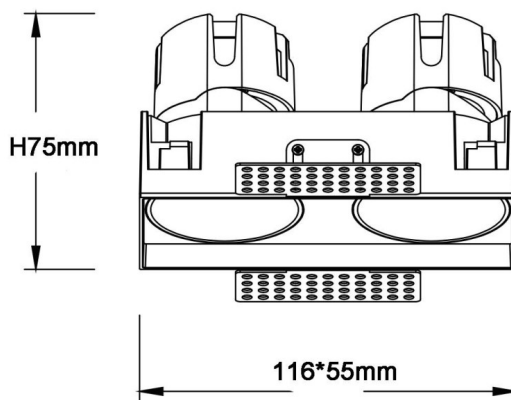

### ZENITH IP65SX2 Trimless

Lavov downlight from the family ZENITH IP65SX2 Trimless with a power of 2X7W and a 36 degrees beam angle. CCT 4000K. Black color. With a total lumen output of 2X560lm and a luminous efficacy of 80lm/W. Made in Die Cast Aluminum. IP65degree of protection. Class II isolation. DALI driver. UGR19. CRI90.

#### Dimensions

Product dimensions (mm) **116X55xH75mm**

#### Photometry

Item code	<b>86.D287.0433.02</b>
Product type	<b>Indoor</b>
Category	<b>Downlights</b>
Family	<b>ZENITH</b>
Subfamily	<b>ZENITH IP65SX2 Trimless</b>
Pictograms	

<b>Product</b>	
Real power (W)	<b>2X7</b>
Real luminous flux (Lm)	<b>2X560</b>
Luminous efficiency (Lm/W)	<b>80</b>
Beam angle (°)	<b>36</b>
Life time (h)	<b>50000 h L80B10</b>
IP	<b>65</b>
Electrical class insulation	<b>Clas II</b>
Colour	<b>Black</b>
U. G. R	<b>19</b>
Control gear included	<b>Yes</b>
Control gear	<b>DALI</b>
Flicker Free	<b>Yes</b>
Light source	<b>LED</b>
Type of LED	<b>COB</b>
Colour temperature (K)	<b>4000</b>
Colour consistency (SDCM)	<b>SDCM3</b>
CRI	<b>90</b>