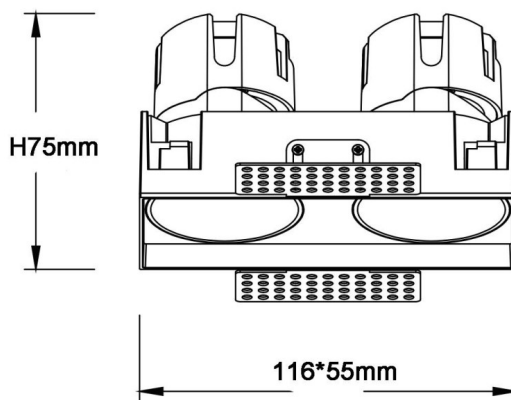

ZENITH IP65SX2 Trimless

Lavov downlight from the family ZENITH IP65SX2 Trimless with a power of 2X7W and a 36 degrees beam angle. CCT 4000K. Black color. With a total lumen output of 2X560lm and a luminous efficacy of 80lm/W. Made in Die Cast Aluminum. IP65degree of protection. Class II isolation. DALI driver. UGR19. CRI90.

Dimensions

Product dimensions (mm) **116X55xH75mm**

Scheme

Photometry

Item code	86.D287.0433.02
Product type	Indoor
Category	Downlights
Family	ZENITH
Subfamily	ZENITH IP65SX2 Trimless
Pictograms	

Product	
Real power (W)	2X7
Real luminous flux (Lm)	2X560
Luminous efficiency (Lm/W)	80
Beam angle (º)	36
Life time (h)	50000 h L80B10
IP	65
Electrical class insulation	Clas II
Colour	Black
U. G. R	19
Control gear included	Yes
Control gear	DALI
Flicker Free	Yes
Light source	LED
Type of LED	COB
Colour temperature (K)	4000
Colour consistency (SDCM)	SDCM<3
CRI	90