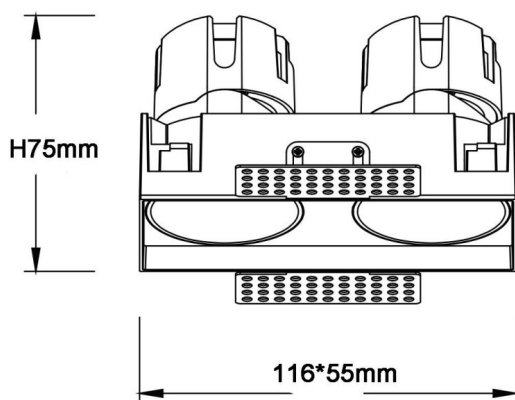

ZENITH IP65SX2 Smart Trimless

Lavov downlight from the family ZENITH IP65SX2 Smart Trimless with a power of 2X7W and a 36 degrees beam angle. CCT 4000K. White color. With a total lumen output of 2X560lm and a luminous efficacy of 80lm/W. Made in Die Cast Aluminum. IP65degree of protection. Class II isolation. DALI wireless Casamby driver. UGR19. CRI90.

Dimensions

Product dimensions (mm) 116X55xH75mm

Scheme

Item code	86.D287.0439.01
Product type	Indoor
Category	Downlights
Family	ZENITH
Subfamily	ZENITH IP65SX2 Smart Trimless
Pictograms	

Product	
Real power (W)	2X7
Real luminous flux (Lm)	2X560
Luminous efficiency (Lm/W)	80
Beam angle (°)	36
Life time (h)	50000 h L80B10
IP	65
Electrical class insulation	Clas II
Colour	White
U. G. R	19
Control gear included	Yes
Control gear	DALI wireless Casamby
Flicker Free	Yes
Light source	LED
Type of LED	COB
Colour temperature (K)	4000
Colour consistency (SDCM)	SDCM3
CRI	90