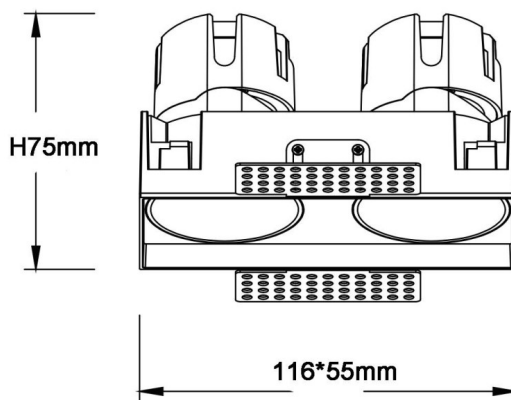

ZENITH IP65SX2 Smart Trimless

Lavov downlight from the family ZENITH IP65SX2 Smart Trimless with a power of 2X7W and a 36 degrees beam angle. CCT 4000K. Black color. With a total lumen output of 2X560lm and a luminous efficacy of 80lm/W. Made in Die Cast Aluminum. IP65 degree of protection. Class II isolation. DALI wireless Casamby driver. UGR19. CRI90.

Dimensions

Product dimensions (mm) 116X55xH75mm

Scheme

Item code	86.D287.0439.02
Product type	Indoor
Category	Downlights
Family	ZENITH
Subfamily	ZENITH IP65SX2 Smart Trimless
Pictograms	

Product	
Real power (W)	2X7
Real luminous flux (Lm)	2X560
Luminous efficiency (Lm/W)	80
Beam angle (°)	36
Life time (h)	50000 h L80B10
IP	65
Electrical class insulation	Clas II
Colour	Black
U. G. R	19
Control gear included	Yes
Control gear	DALI wireless Casamby
Flicker Free	Yes
Light source	LED
Type of LED	COB
Colour temperature (K)	4000
Colour consistency (SDCM)	SDCM3
CRI	90