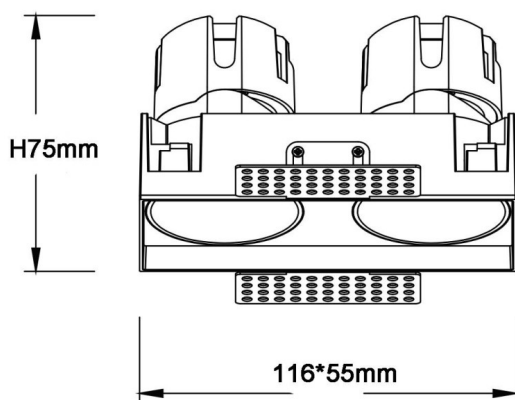

ZENITH IP65SX2 Trimless

Lavov downlight from the family ZENITH IP65SX2 Trimless with a power of 2X7W and a 60 degrees beam angle. CCT 4000K. Black color. With a total lumen output of 2X560lm and a luminous efficacy of 80lm/W. Made in Die Cast Aluminum. IP65degree of protection. Class II isolation. ON/OFFdriver. UGR19. CRI90.

Item code	86.D287.0441.02
Product type	Indoor
Category	Downlights
Family	ZENITH
Subfamily	ZENITH IP65SX2 Trimless
Pictograms	

Dimensions

Product dimensions (mm) **116X55xH75mm**

Scheme

Product	
Real power (W)	2X7
Real luminous flux (Lm)	2X560
Luminous efficiency (Lm/W)	80
Beam angle (&ordm;)	60
Life time (h)	50000 h L80B10
IP	65
Electrical class insulation	Clas II
Colour	Black
U. G. R	19
Control gear included	Yes
Control gear	ON/OFF
Flicker Free	Yes
Light source	LED
Type of LED	COB
Colour temperature (K)	4000
Colour consistency (SDCM)	SDCM<3
CRI	90