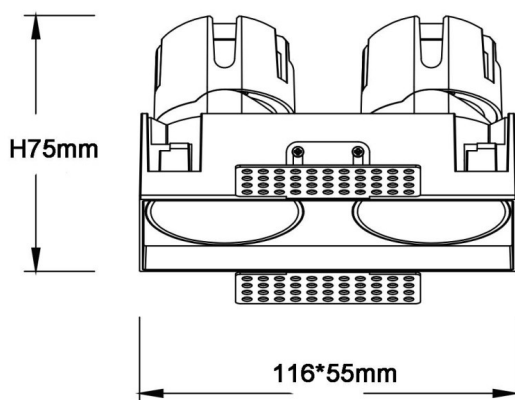

### ZENITH IP65SX2 Trimless

Lavov downlight from the family ZENITH IP65SX2 Trimless with a power of 2X7W and a 60 degrees beam angle. CCT 4000K. White color. With a total lumen output of 2X560lm and a luminous efficacy of 80lm/W. Made in Die Cast Aluminum. IP65 degree of protection. Class II isolation. DALI driver. UGR19. CRI90.

<b>Item code</b>	<b>86.D287.0443.01</b>
<b>Product type</b>	<b>Indoor</b>
<b>Category</b>	<b>Downlights</b>
<b>Family</b>	<b>ZENITH</b>
<b>Subfamily</b>	<b>ZENITH IP65SX2 Trimless</b>
<b>Pictograms</b>	

### Dimensions

**Product dimensions (mm)** **116X55xH75mm**

### Scheme

<b>Product</b>	
<b>Real power (W)</b>	<b>2X7</b>
<b>Real luminous flux (Lm)</b>	<b>2X560</b>
<b>Luminous efficiency (Lm/W)</b>	<b>80</b>
<b>Beam angle (°)</b>	<b>60</b>
<b>Life time (h)</b>	<b>50000 h L80B10</b>
<b>IP</b>	<b>65</b>
<b>Electrical class insulation</b>	<b>Clas II</b>
<b>Colour</b>	<b>White</b>
<b>U. G. R</b>	<b>19</b>
<b>Control gear included</b>	<b>Yes</b>
<b>Control gear</b>	<b>DALI</b>
<b>Flicker Free</b>	<b>Yes</b>
<b>Light source</b>	<b>LED</b>
<b>Type of LED</b>	<b>COB</b>
<b>Colour temperature (K)</b>	<b>4000</b>
<b>Colour consistency (SDCM)</b>	<b>SDCM3</b>
<b>CRI</b>	<b>90</b>