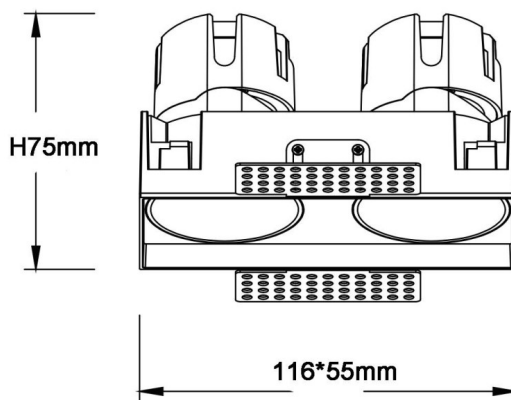

ZENITH IP65SX2 Trimless

Lavov downlight from the family ZENITH IP65SX2 Trimless with a power of 2X7W and a 60 degrees beam angle. CCT 4000K. Black color. With a total lumen output of 2X560lm and a luminous efficacy of 80lm/W. Made in Die Cast Aluminum. IP65 degree of protection. Class II isolation. DALI driver. UGR19. CRI90.

Dimensions

Product dimensions (mm) **116X55xH75mm**

Scheme

Item code	86.D287.0443.02
Product type	Indoor
Category	Downlights
Family	ZENITH
Subfamily	ZENITH IP65SX2 Trimless
Pictograms	

Product	
Real power (W)	2X7
Real luminous flux (Lm)	2X560
Luminous efficiency (Lm/W)	80
Beam angle (º)	60
Life time (h)	50000 h L80B10
IP	65
Electrical class insulation	Clas II
Colour	Black
U. G. R	19
Control gear included	Yes
Control gear	DALI
Flicker Free	Yes
Light source	LED
Type of LED	COB
Colour temperature (K)	4000
Colour consistency (SDCM)	SDCM<3
CRI	90