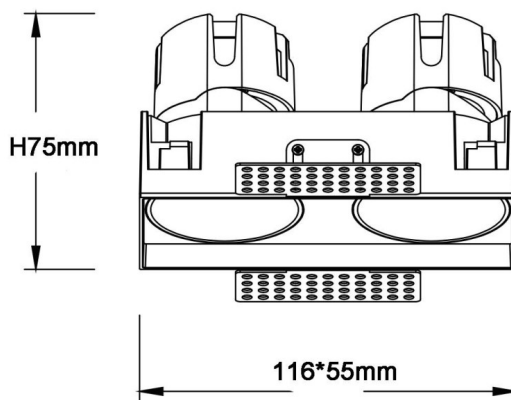

ZENITH IP65SX2 Smart Trimless

Lavov downlight from the family ZENITH IP65SX2 Smart Trimless with a power of 2X7W and a 60 degrees beam angle. CCT 4000K. White color. With a total lumen output of 2X560lm and a luminous efficacy of 80lm/W. Made in Die Cast Aluminum. IP65degree of protection. Class II isolation. DALI wireless Casamby driver. UGR19. CRI90.

Dimensions

Product dimensions (mm) 116X55xH75mm

Scheme

Item code	86.D287.0449.01
Product type	Indoor
Category	Downlights
Family	ZENITH
Subfamily	ZENITH IP65SX2 Smart Trimless
Pictograms	

Product	
Real power (W)	2X7
Real luminous flux (Lm)	2X560
Luminous efficiency (Lm/W)	80
Beam angle (°)	60
Life time (h)	50000 h L80B10
IP	65
Electrical class insulation	Clas II
Colour	White
U. G. R	19
Control gear included	Yes
Control gear	DALI wireless Casamby
Flicker Free	Yes
Light source	LED
Type of LED	COB
Colour temperature (K)	4000
Colour consistency (SDCM)	SDCM3
CRI	90