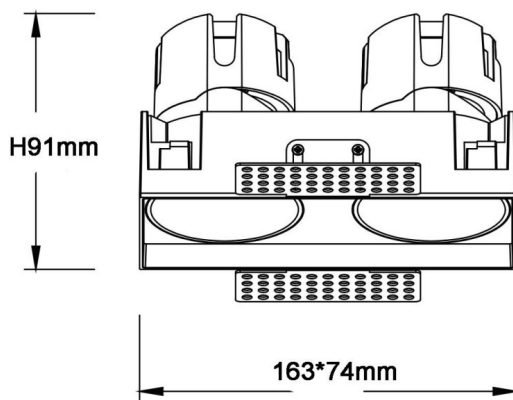

ZENITH IP65SX2 Trimless

Lavov downlight from the family ZENITH IP65SX2 Trimless with a power of 2X12W and a 12 degrees beam angle. CCT 3000K. White color. With a total lumen output of 2X960lm and a luminous efficacy of 80lm/W. Made in Die Cast Aluminum. IP65degree of protection. Class II isolation. ON/OFFdriver. UGR19. CRI90.

Item code	86.D287.1311.01
Product type	Indoor
Category	Downlights
Family	ZENITH
Subfamily	ZENITH IP65SX2 Trimless
Pictograms	

Dimensions

Product dimensions (mm) **163x74xH91mm**

Scheme

Product	
Real power (W)	2X12
Real luminous flux (Lm)	2X960
Luminous efficiency (Lm/W)	80
Beam angle (°)	12
Life time (h)	50000 h L80B10
IP	65
Electrical class insulation	Clas II
Colour	White
U. G. R	19
Control gear included	Yes
Control gear	ON/OFF
Flicker Free	Yes
Light source	LED
Type of LED	COB
Colour temperature (K)	3000
Colour consistency (SDCM)	SDCM3
CRI	90