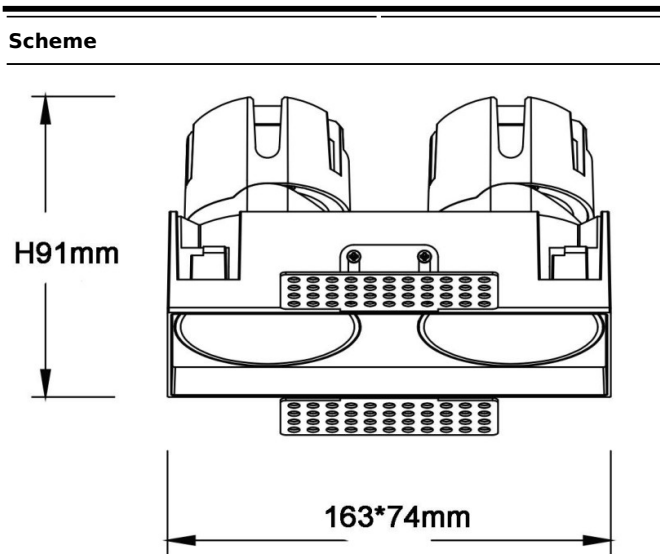

ZENITH IP65SX2 Trimless

Lavov downlight from the family ZENITH IP65SX2 Trimless with a power of 2X12W and a 12 degrees beam angle. CCT 3000K. White color. With a total lumen output of 2X960lm and a luminous efficacy of 80lm/W. Made in Die Cast Aluminum. IP65degree of protection. Class II isolation. ON/OFFdriver. UGR19. CRI90.

Item code	86.D287.1311.01
Product type	Indoor
Category	Downlights
Family	ZENITH
Subfamily	ZENITH IP65SX2 Trimless
Pictograms	

Dimensions	
Product dimensions (mm)	163x74xH91mm

Product	
Real power (W)	2X12
Real luminous flux (Lm)	2X960
Luminous efficiency (Lm/W)	80
Beam angle (°)	12
Life time (h)	50000 h L80B10
IP	65
Electrical class insulation	Clas II
Colour	White
U. G. R	19
Control gear included	Yes
Control gear	ON/OFF
Flicker Free	Yes
Light source	LED
Type of LED	COB
Colour temperature (K)	3000
Colour consistency (SDCM)	SDCM<3
CRI	90