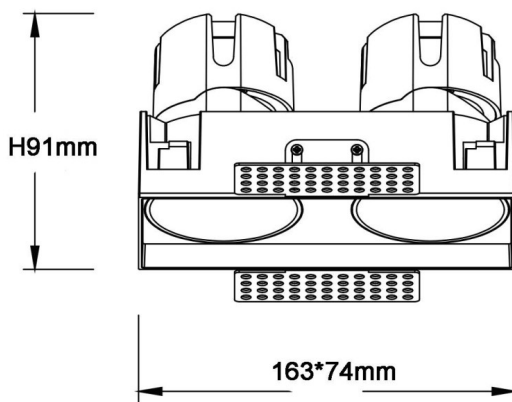

ZENITH IP65SX2 Trimless

Lavov downlight from the family ZENITH IP65SX2 Trimless with a power of 2X12W and a 12 degrees beam angle. CCT 3000K. White color. With a total lumen output of 2X960lm and a luminous efficacy of 80lm/W. Made in Die Cast Aluminum. IP65degree of protection. Class II isolation. DALI driver. UGR19. CRI90.

Dimensions	
Product dimensions (mm)	163x74xH91mm

Scheme

Item code	86.D287.1313.01
Product type	Indoor
Category	Downlights
Family	ZENITH
Subfamily	ZENITH IP65SX2 Trimless
Pictograms	

Product	
Real power (W)	2X12
Real luminous flux (Lm)	2X960
Luminous efficiency (Lm/W)	80
Beam angle (°)	12
Life time (h)	50000 h L80B10
IP	65
Electrical class insulation	Clas II
Colour	White
U. G. R	19
Control gear included	Yes
Control gear	DALI
Flicker Free	Yes
Light source	LED
Type of LED	COB
Colour temperature (K)	3000
Colour consistency (SDCM)	SDCM3
CRI	90