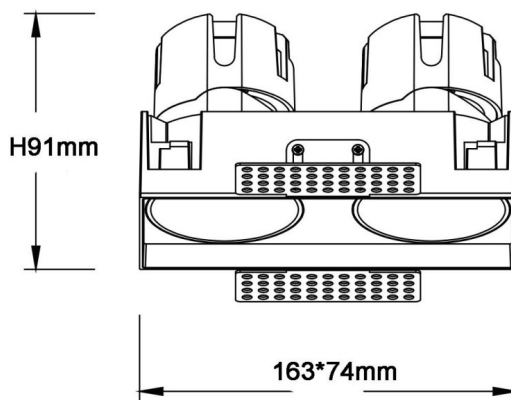

ZENITH IP65SX2 Trimless

Lavov downlight from the family ZENITH IP65SX2 Trimless with a power of 2X12W and a 12 degrees beam angle. CCT 3000K. Black color. With a total lumen output of 2X960lm and a luminous efficacy of 80lm/W. Made in Die Cast Aluminum. IP65degree of protection. Class II isolation. DALI driver. UGR19. CRI90.

Item code	86.D287.1313.02
Product type	Indoor
Category	Downlights
Family	ZENITH
Subfamily	ZENITH IP65SX2 Trimless
Pictograms	

Dimensions

Product dimensions (mm) **163x74xH91mm**

Scheme

Product	
Real power (W)	2X12
Real luminous flux (Lm)	2X960
Luminous efficiency (Lm/W)	80
Beam angle (°)	12
Life time (h)	50000 h L80B10
IP	65
Electrical class insulation	Clas II
Colour	Black
U. G. R	19
Control gear included	Yes
Control gear	DALI
Flicker Free	Yes
Light source	LED
Type of LED	COB
Colour temperature (K)	3000
Colour consistency (SDCM)	SDCM3
CRI	90