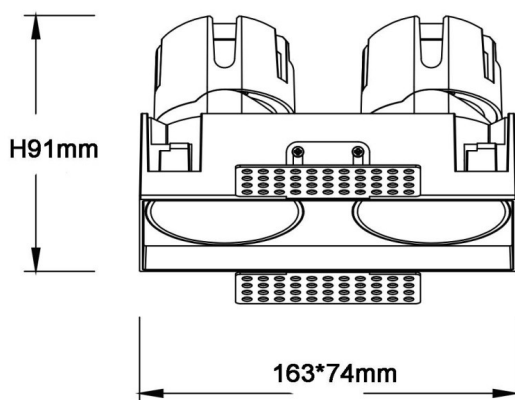

### ZENITH IP65SX2 Smart Trimless

Lavov downlight from the family ZENITH IP65SX2 Smart Trimless with a power of 2X12W and a 12 degrees beam angle. CCT 3000K. Black color. With a total lumen output of 2X960lm and a luminous efficacy of 80lm/W. Made in Die Cast Aluminum. IP65degree of protection. Class II isolation. DALI wireless Casamby driver. UGR19. CRI90.

Dimensions	
Product dimensions (mm)	163x74xH91mm

### Scheme

Item code	86.D287.1319.02
Product type	Indoor
Category	Downlights
Family	ZENITH
Subfamily	ZENITH IP65SX2 Smart Trimless
Pictograms	

Product	
Real power (W)	2X12
Real luminous flux (Lm)	2X960
Luminous efficiency (Lm/W)	80
Beam angle (&ordm;)	12
Life time (h)	50000 h L80B10
IP	65
Electrical class insulation	Clas II
Colour	Black
U. G. R	19
Control gear included	Yes
Control gear	DALI wireless Casamby
Flicker Free	Yes
Light source	LED
Type of LED	COB
Colour temperature (K)	3000
Colour consistency (SDCM)	SDCM<3
CRI	90