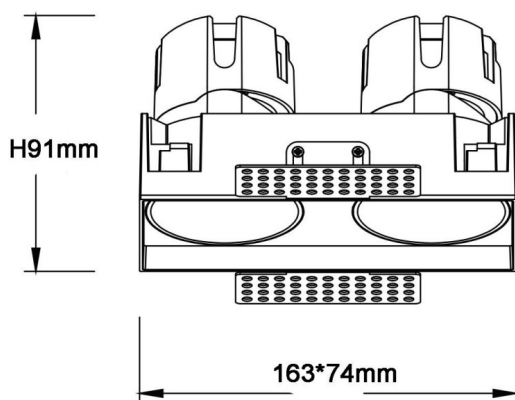

ZENITH IP65SX2 Smart Trimless

Lavov downlight from the family ZENITH IP65SX2 Smart Trimless with a power of 2X12W and a 12 degrees beam angle. CCT 3000K. Black color. With a total lumen output of 2X960lm and a luminous efficacy of 80lm/W. Made in Die Cast Aluminum. IP65degree of protection. Class II isolation. DALI wireless Casamby driver. UGR19. CRI90.

Dimensions

Product dimensions (mm) 163x74xH91mm

Scheme

Item code	86.D287.1319.02
Product type	Indoor
Category	Downlights
Family	ZENITH
Subfamily	ZENITH IP65SX2 Smart Trimless
Pictograms	

Product	
Real power (W)	2X12
Real luminous flux (Lm)	2X960
Luminous efficiency (Lm/W)	80
Beam angle (°)	12
Life time (h)	50000 h L80B10
IP	65
Electrical class insulation	Clas II
Colour	Black
U. G. R	19
Control gear included	Yes
Control gear	DALI wireless Casamby
Flicker Free	Yes
Light source	LED
Type of LED	COB
Colour temperature (K)	3000
Colour consistency (SDCM)	SDCM3
CRI	90