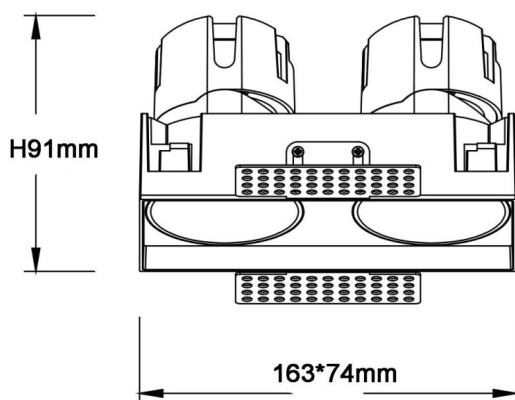

ZENITH IP65SX2 Trimless

Lavov downlight from the family ZENITH IP65SX2 Trimless with a power of 2X12W and a 24 degrees beam angle. CCT 3000K. White color. With a total lumen output of 2X960lm and a luminous efficacy of 80lm/W. Made in Die Cast Aluminum. IP65degree of protection. Class II isolation. ON/OFFdriver. UGR19. CRI90.

| | |
|---------------------|---|
| Item code | 86.D287.1321.01 |
| Product type | Indoor |
| Category | Downlights |
| Family | ZENITH |
| Subfamily | ZENITH IP65SX2 Trimless |
| Pictograms |  |

Dimensions

Product dimensions (mm) **163x74xH91mm**

Scheme

| | |
|------------------------------------|-----------------------|
| Product | |
| Real power (W) | 2X12 |
| Real luminous flux (Lm) | 2X960 |
| Luminous efficiency (Lm/W) | 80 |
| Beam angle (°) | 24 |
| Life time (h) | 50000 h L80B10 |
| IP | 65 |
| Electrical class insulation | Clas II |
| Colour | White |
| U. G. R | 19 |
| Control gear included | Yes |
| Control gear | ON/OFF |
| Flicker Free | Yes |
| Light source | LED |
| Type of LED | COB |
| Colour temperature (K) | 3000 |
| Colour consistency (SDCM) | SDCM3 |
| CRI | 90 |