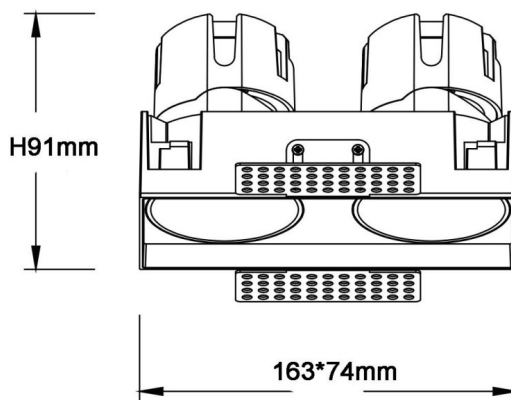

ZENITH IP65SX2 Trimless

Lavov downlight from the family ZENITH IP65SX2 Trimless with a power of 2X12W and a 24 degrees beam angle. CCT 3000K. Black color. With a total lumen output of 2X960lm and a luminous efficacy of 80lm/W. Made in Die Cast Aluminum. IP65degree of protection. Class II isolation. ON/OFFdriver. UGR19. CRI90.

Item code	86.D287.1321.02
Product type	Indoor
Category	Downlights
Family	ZENITH
Subfamily	ZENITH IP65SX2 Trimless
Pictograms	

Dimensions

Product dimensions (mm) **163x74xH91mm**

Scheme

Product	
Real power (W)	2X12
Real luminous flux (Lm)	2X960
Luminous efficiency (Lm/W)	80
Beam angle (°)	24
Life time (h)	50000 h L80B10
IP	65
Electrical class insulation	Clas II
Colour	Black
U. G. R	19
Control gear included	Yes
Control gear	ON/OFF
Flicker Free	Yes
Light source	LED
Type of LED	COB
Colour temperature (K)	3000
Colour consistency (SDCM)	SDCM3
CRI	90