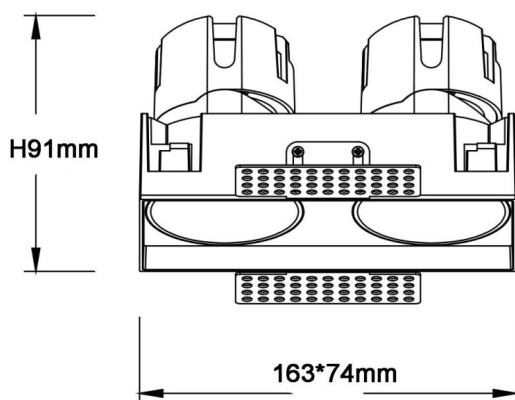

ZENITH IP65SX2 Smart Trimless

Lavov downlight from the family ZENITH IP65SX2 Smart Trimless with a power of 2X12W and a 24 degrees beam angle. CCT 3000K. Black color. With a total lumen output of 2X960lm and a luminous efficacy of 80lm/W. Made in Die Cast Aluminum. IP65 degree of protection. Class II isolation. DALI wireless Casamby driver. UGR19. CRI90.

Item code	86.D287.1329.02
Product type	Indoor
Category	Downlights
Family	ZENITH
Subfamily	ZENITH IP65SX2 Smart Trimless
Pictograms	

Dimensions

Product dimensions (mm) 163x74xH91mm

Scheme

Product	
Real power (W)	2X12
Real luminous flux (Lm)	2X960
Luminous efficiency (Lm/W)	80
Beam angle (º)	24
Life time (h)	50000 h L80B10
IP	65
Electrical class insulation	Clas II
Colour	Black
U. G. R	19
Control gear included	Yes
Control gear	DALI wireless Casamby
Flicker Free	Yes
Light source	LED
Type of LED	COB
Colour temperature (K)	3000
Colour consistency (SDCM)	SDCM<3
CRI	90