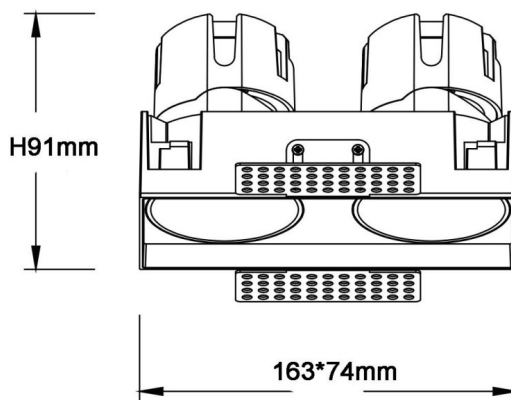

ZENITH IP65SX2 Trimless

Lavov downlight from the family ZENITH IP65SX2 Trimless with a power of 2X12W and a 36 degrees beam angle. CCT 3000K. White color. With a total lumen output of 2X960lm and a luminous efficacy of 80lm/W. Made in Die Cast Aluminum. IP65 degree of protection. Class II isolation. DALI driver. UGR19. CRI90.

Item code	86.D287.1333.01
Product type	Indoor
Category	Downlights
Family	ZENITH
Subfamily	ZENITH IP65SX2 Trimless
Pictograms	

Dimensions

Product dimensions (mm) **163x74xH91mm**

Scheme

Photometry

Product	
Real power (W)	2X12
Real luminous flux (Lm)	2X960
Luminous efficiency (Lm/W)	80
Beam angle (&ordm;)	36
Life time (h)	50000 h L80B10
IP	65
Electrical class insulation	Clas II
Colour	White
U. G. R	19
Control gear included	Yes
Control gear	DALI
Flicker Free	Yes
Light source	LED
Type of LED	COB
Colour temperature (K)	3000
Colour consistency (SDCM)	SDCM<3
CRI	90