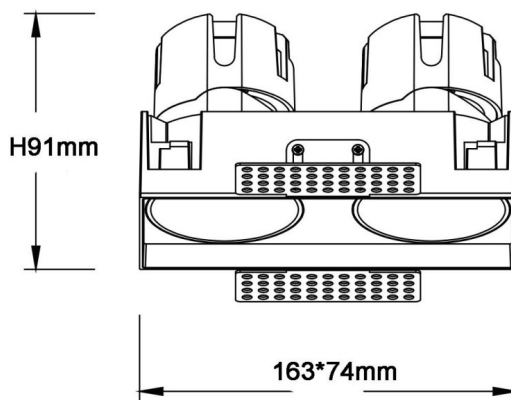

ZENITH IP65SX2 Trimless

Lavov downlight from the family ZENITH IP65SX2 Trimless with a power of 2X12W and a 36 degrees beam angle. CCT 3000K. Black color. With a total lumen output of 2X960lm and a luminous efficacy of 80lm/W. Made in Die Cast Aluminum. IP65 degree of protection. Class II isolation. DALI driver. UGR19. CRI90.

Item code	86.D287.1333.02
Product type	Indoor
Category	Downlights
Family	ZENITH
Subfamily	ZENITH IP65SX2 Trimless
Pictograms	

Dimensions

Product dimensions (mm) **163x74xH91mm**

Scheme

Photometry

Product	
Real power (W)	2X12
Real luminous flux (Lm)	2X960
Luminous efficiency (Lm/W)	80
Beam angle (°)	36
Life time (h)	50000 h L80B10
IP	65
Electrical class insulation	Clas II
Colour	Black
U. G. R	19
Control gear included	Yes
Control gear	DALI
Flicker Free	Yes
Light source	LED
Type of LED	COB
Colour temperature (K)	3000
Colour consistency (SDCM)	SDCM3
CRI	90