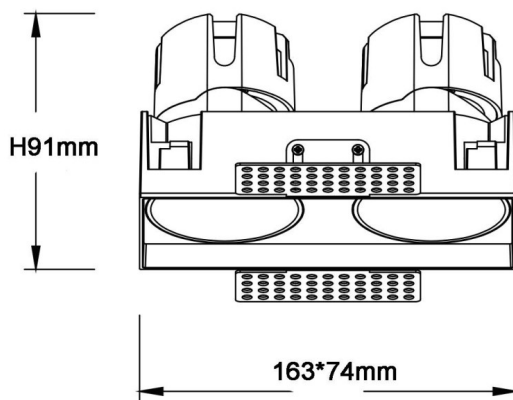

ZENITH IP65SX2 Trimless

Lavov downlight from the family ZENITH IP65SX2 Trimless with a power of 2X12W and a 36 degrees beam angle. CCT 3000K. Black color. With a total lumen output of 2X960lm and a luminous efficacy of 80lm/W. Made in Die Cast Aluminum. IP65degree of protection. Class II isolation. DALI driver. UGR19. CRI90.

Dimensions

Product dimensions (mm) **163x74xH91mm**

Scheme

Photometry

| | |
|--------------|-------------------------|
| Item code | 86.D287.1333.02 |
| Product type | Indoor |
| Category | Downlights |
| Family | ZENITH |
| Subfamily | ZENITH IP65SX2 Trimless |
| Pictograms | |

| | |
|-----------------------------|----------------|
| Product | |
| Real power (W) | 2X12 |
| Real luminous flux (Lm) | 2X960 |
| Luminous efficiency (Lm/W) | 80 |
| Beam angle (°) | 36 |
| Life time (h) | 50000 h L80B10 |
| IP | 65 |
| Electrical class insulation | Clas II |
| Colour | Black |
| U. G. R | 19 |
| Control gear included | Yes |
| Control gear | DALI |
| Flicker Free | Yes |
| Light source | LED |
| Type of LED | COB |
| Colour temperature (K) | 3000 |
| Colour consistency (SDCM) | SDCM<3 |
| CRI | 90 |