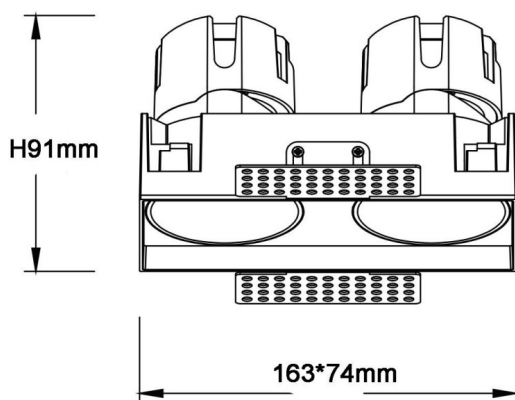

### ZENITH IP65SX2 Smart Trimless

Lavov downlight from the family ZENITH IP65SX2 Smart Trimless with a power of 2X12W and a 36 degrees beam angle. CCT 3000K. Black color. With a total lumen output of 2X960lm and a luminous efficacy of 80lm/W. Made in Die Cast Aluminum. IP65 degree of protection. Class II isolation. DALI wireless Casamby driver. UGR19. CRI90.

#### Dimensions

Product dimensions (mm) 163x74xH91mm

#### Scheme

|              |  |
|--------------|--|
| Item code    | 86.D287.1339.02  |
| Product type | Indoor   |
| Category     | Downlights   |
| Family       | ZENITH   |
| Subfamily    | ZENITH IP65SX2 Smart Trimless  |
| Pictograms   |  |

|                             |                       |
|-----------------------------|-----------------------|
| Product                     |                       |
| Real power (W)              | 2X12                  |
| Real luminous flux (Lm)     | 2X960                 |
| Luminous efficiency (Lm/W)  | 80                    |
| Beam angle (°)              | 36                    |
| Life time (h)               | 50000 h L80B10        |
| IP                          | 65                    |
| Electrical class insulation | Clas II               |
| Colour                      | Black                 |
| U. G. R                     | 19                    |
| Control gear included       | Yes                   |
| Control gear                | DALI wireless Casamby |
| Flicker Free                | Yes                   |
| Light source                | LED                   |
| Type of LED                 | COB                   |
| Colour temperature (K)      | 3000                  |
| Colour consistency (SDCM)   | SDCM3                 |
| CRI                         | 90                    |