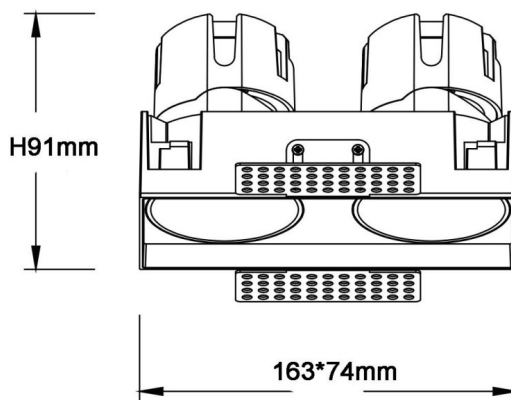

ZENITH IP65SX2 Trimless

Lavov downlight from the family ZENITH IP65SX2 Trimless with a power of 2X12W and a 60 degrees beam angle. CCT 3000K. Black color. With a total lumen output of 2X960lm and a luminous efficacy of 80lm/W. Made in Die Cast Aluminum. IP65 degree of protection. Class II isolation. DALI driver. UGR19. CRI90.

Item code	86.D287.1343.02
Product type	Indoor
Category	Downlights
Family	ZENITH
Subfamily	ZENITH IP65SX2 Trimless
Pictograms	

Dimensions

Product dimensions (mm) **163x74xH91mm**

Scheme

Product	
Real power (W)	2X12
Real luminous flux (Lm)	2X960
Luminous efficiency (Lm/W)	80
Beam angle (&ordm;)	60
Life time (h)	50000 h L80B10
IP	65
Electrical class insulation	Clas II
Colour	Black
U. G. R	19
Control gear included	Yes
Control gear	DALI
Flicker Free	Yes
Light source	LED
Type of LED	COB
Colour temperature (K)	3000
Colour consistency (SDCM)	SDCM<3
CRI	90