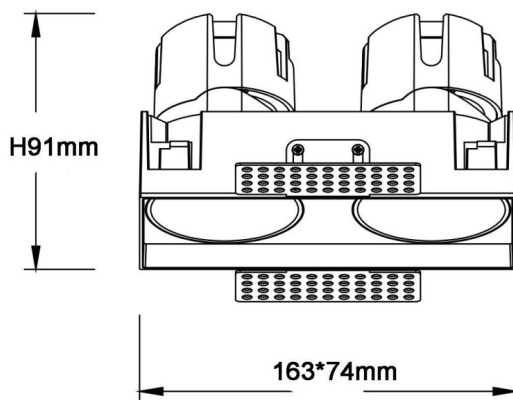

ZENITH IP65SX2 Trimless

Lavov downlight from the family ZENITH IP65SX2 Trimless with a power of 2X12W and a 12 degrees beam angle. CCT 4000K. White color. With a total lumen output of 2X960lm and a luminous efficacy of 80lm/W. Made in Die Cast Aluminum. IP65degree of protection. Class II isolation. ON/OFFdriver. UGR19. CRI90.

Dimensions

Product dimensions (mm) **163x74xH91mm**

Scheme

Item code	86.D287.1411.01
Product type	Indoor
Category	Downlights
Family	ZENITH
Subfamily	ZENITH IP65SX2 Trimless
Pictograms	

Product	
Real power (W)	2X12
Real luminous flux (Lm)	2X960
Luminous efficiency (Lm/W)	80
Beam angle (°)	12
Life time (h)	50000 h L80B10
IP	65
Electrical class insulation	Clas II
Colour	White
U. G. R	19
Control gear included	Yes
Control gear	ON/OFF
Flicker Free	Yes
Light source	LED
Type of LED	COB
Colour temperature (K)	4000
Colour consistency (SDCM)	SDCM<3
CRI	90